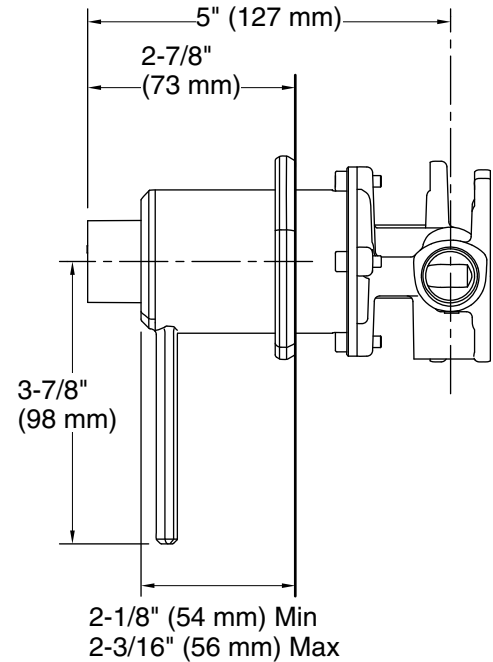

Technical Information

All product dimensions are nominal.

Faucet:

Flow rate: 1.2 gal/min (4.5 l/min)

Pressure: 60 psi (4.1 bar)

Drain included: No

Drain with overflow: No

Notes