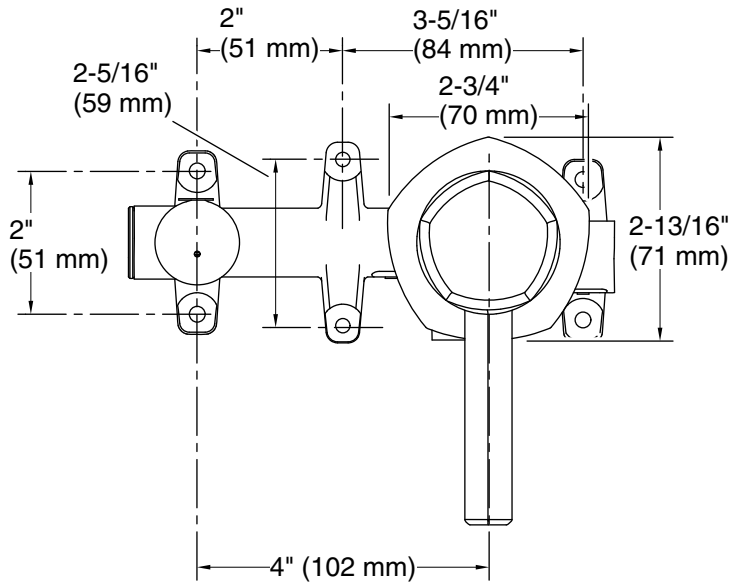

Included Components

Additional Components:
Single-Control Wall-Mount Valve

ADA

CSA B651

OBC

Codes/Standards

ASME A112.18.1/CSA B125.1
NSF/ANSI 61
NSF/ANSI 372
ADA
ICC/ANSI A117.1
CSA B651
OBC

KOHLER® Faucet Lifetime Limited Warranty

Technical Information

All product dimensions are nominal.

Faucet:

Flow rate: 1.2 gal/min (4.5 l/min)

Pressure: 60 psi (4.1 bar)

Drain included: No

Drain with overflow: No

Notes