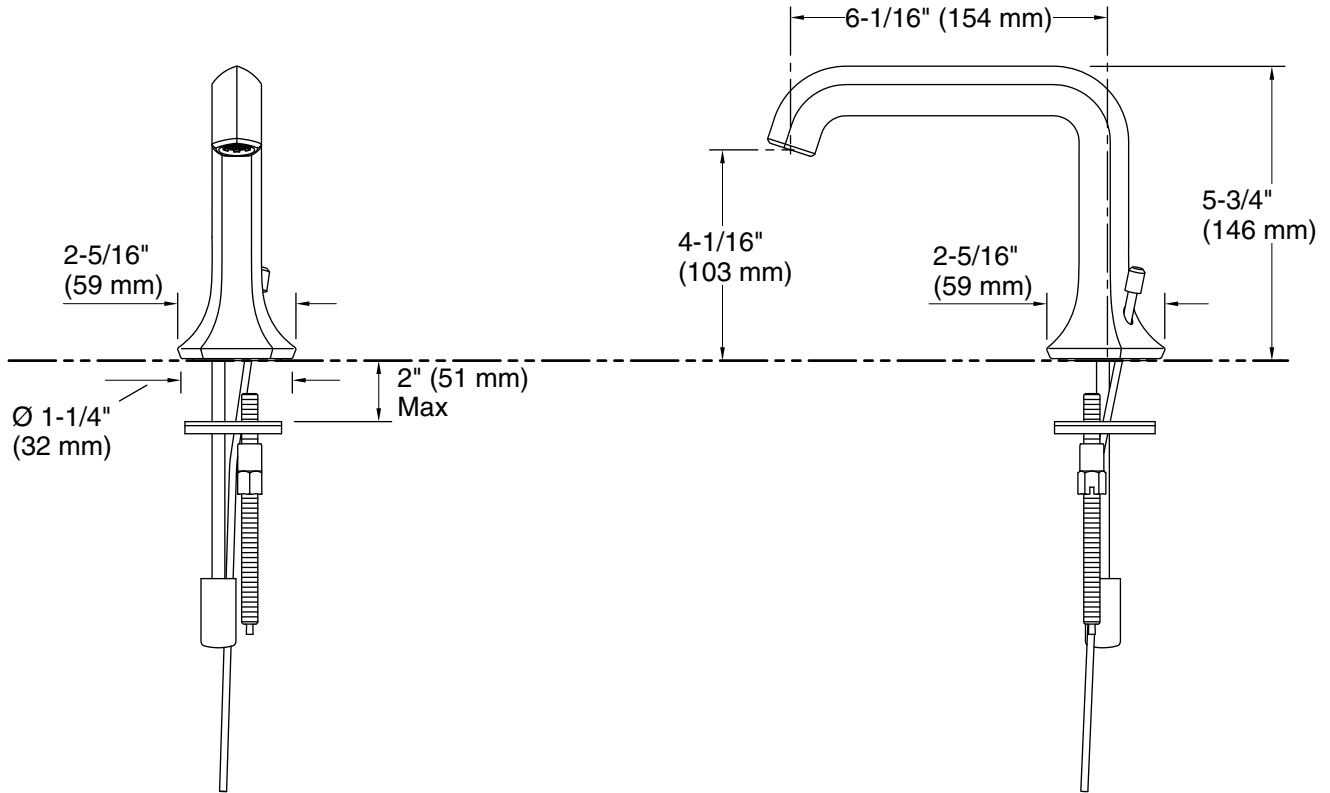

Features

- 6" (152 mm) spout reach.
- 1.2 gpm (4.5 lpm) maximum flow rate at 60 psi (4.14 bar).
- Laminar flow delivers a graceful stream of water.
- Includes metal pop-up drain with 1-1/4" tailpiece.
- Part of the Occasion bathroom faucet and accessory collection.

Material

- Premium metal construction for durability and reliability.
- KOHLER finishes resist corrosion and tarnishing.

Installation

- For 8" - 16" (203 - 406 mm) centers.
- Deck-mount.

Required Products/Accessories

Technical Information

All product dimensions are nominal.

Faucet:

Flow rate: 1.2 gal/min (4.5 l/min)

Pressure: 60 psi (4.1 bar)

Drain included: Yes

Drain with overflow: Yes

Spout:

Spout reach: 6-1/16" (154 mm)

Notes

Install this product according to the installation instructions.