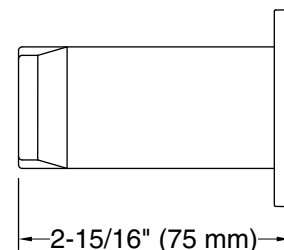

Technical Information

All product dimensions are nominal.

Installation Type: Wall-mount

Material: Zinc

Notes

Install this product according to the installation instructions.

CAUTION: Risk of personal injury. Do not install these products in any area where they are likely to be used inadvertently as a grab bar or support bar. These products are not designed or intended for use as a grab bar or support bar.