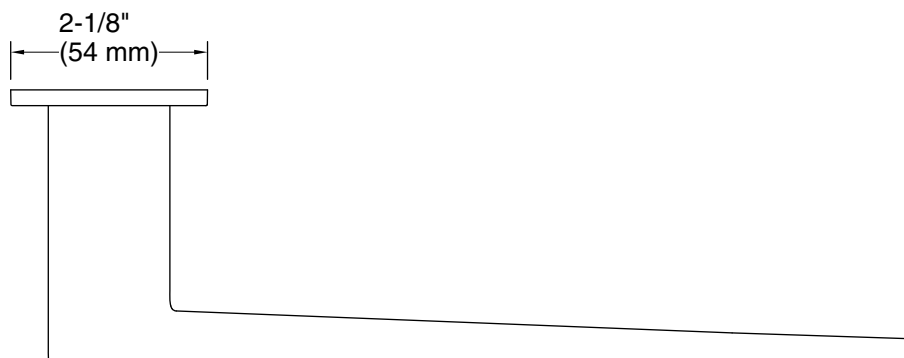

Technical Information

All product dimensions are nominal.

Installation Type: Wall-mount

Material: Zinc

Notes

Install this product according to the installation instructions.

CAUTION: Risk of personal injury. Do not install these products in any area where they are likely to be used inadvertently as a grab bar or support bar. These products are not designed or intended for use as a grab bar or support bar.