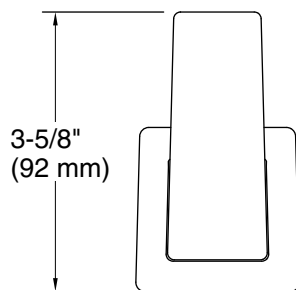

Color tiles intended for reference only.

Color	Code	Description
	CP	Polished Chrome
	BN	Vibrant® Brushed Nickel
	BL	Matte Black

Technical Information

All product dimensions are nominal.

Installation Type: Wall-mount