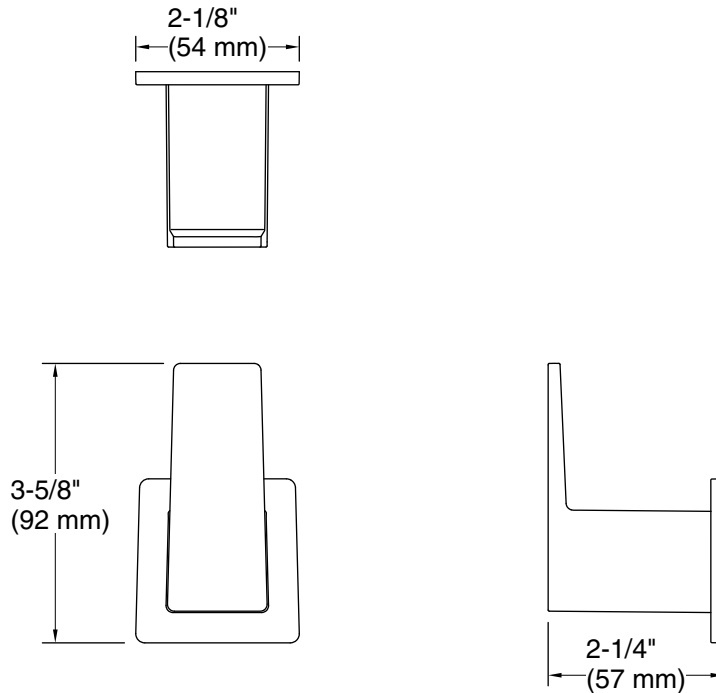

Features

- Provides additional storage in bathroom space.
- Coordinates with Honesty faucets and showering components to complete your bathroom.

Material

- Premium metal construction for durability and reliability.
- KOHLER finishes resist corrosion and tarnishing.

Color tiles intended for reference only.

Color	Code	Description
	CP	Polished Chrome
	BN	Vibrant® Brushed Nickel
	BL	Matte Black

Technical Information

All product dimensions are nominal.

Installation Type: Wall-mount