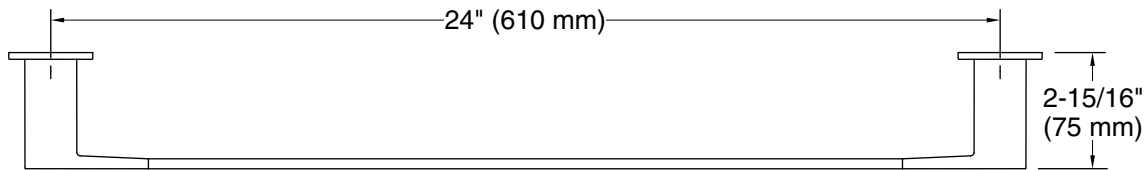

Features

- 24" (610 mm) bar.
- Coordinates with Honesty faucets and showering components to complete your bathroom.

Material

- Premium metal construction for durability and reliability.
- KOHLER finishes resist corrosion and tarnishing.

Technical Information

All product dimensions are nominal.

Installation Type: Wall-mount

Material: Zinc, Stainless Steel

Notes

Install this product according to the installation instructions.

CAUTION: Risk of personal injury. Do not install these products in any area where they are likely to be used inadvertently as a grab bar or support bar. These products are not designed or intended for use as a grab bar or support bar.