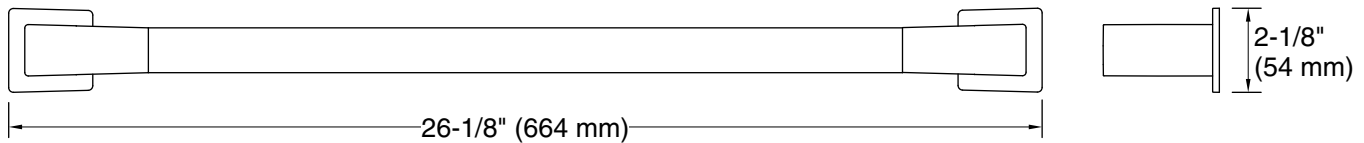

Features

- 24" (610 mm) bar.
- Coordinates with Honesty faucets and showering components to complete your bathroom.

Material

- Premium metal construction for durability and reliability.
- KOHLER finishes resist corrosion and tarnishing.

Recommended Products/Accessories

- K-31506-TA bath sheet with Tatami weave, 35" x 70"
- K-31506-TE bath sheet with Terry weave, 35" x 70"
- K-31506-TX bath sheet with Textured weave, 35" x 70"

Codes/Standards

Technical Information

All product dimensions are nominal.

Installation Type: Wall-mount

Material: Zinc, Stainless Steel

Notes

Install this product according to the installation instructions.

CAUTION: Risk of personal injury. Do not install these products in any area where they are likely to be used inadvertently as a grab bar or support bar. These products are not designed or intended for use as a grab bar or support bar.