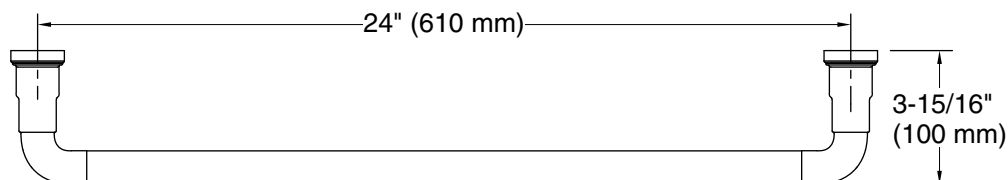

Technical Information

All product dimensions are nominal.

Material: Zinc, Stainless Steel

Notes

Install this product according to the installation instructions.

CAUTION: Risk of personal injury. Do not install these products in any area where they are likely to be used inadvertently as a grab bar or support bar. These products are not designed or intended for use as a grab bar or support bar.