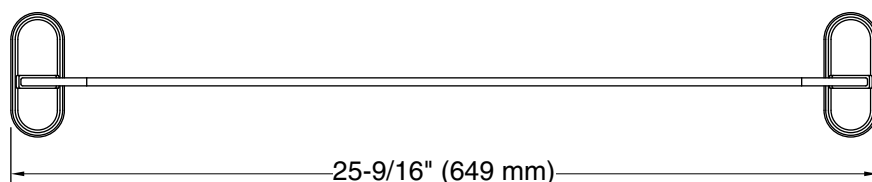

Technical Information

All product dimensions are nominal.

Material: Zinc, Stainless Steel

Notes

Install this product according to the installation instructions.

CAUTION: Risk of personal injury. Do not install these products in any area where they are likely to be used inadvertently as a grab bar or support bar. These products are not designed or intended for use as a grab bar or support bar.