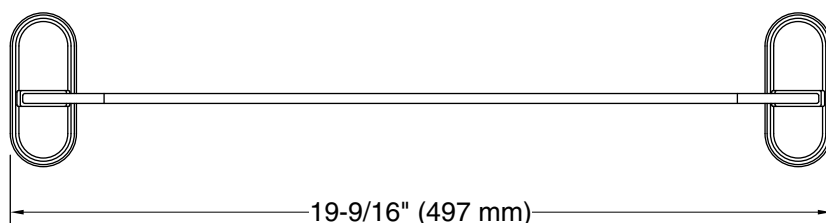

Features

- 18" (457 mm) bar.
- Coordinates with contemporary-style KOHLER® faucets and showering components.

Material

- Premium metal construction for durability and reliability.
- KOHLER finishes resist corrosion and tarnishing.

Recommended Products/Accessories

- K-31507-TA bath towel with Tatami weave, 30" x 58"
- K-31507-TE bath towel with Terry weave, 30" x 58"
- K-31507-TX bath towel with Textured weave, 30" x 58"

Included Components

Color	Code	Description
	CP	Polished Chrome
	BN	Vibrant® Brushed Nickel
	2BZ	Oil-Rubbed Bronze

Technical Information

All product dimensions are nominal.

Material: Zinc, Stainless Steel

Notes

Install this product according to the installation instructions.