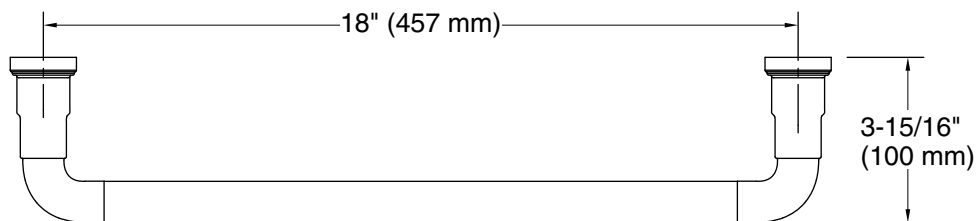

Features

- 18" (457 mm) bar.
- Coordinates with contemporary-style KOHLER® faucets and showering components.

Material

- Premium metal construction for durability and reliability.
- KOHLER finishes resist corrosion and tarnishing.

Color	Code	Description
	CP	Polished Chrome
	BN	Vibrant® Brushed Nickel
	2BZ	Oil-Rubbed Bronze

Technical Information

All product dimensions are nominal.

Material: Zinc, Stainless Steel

Notes

Install this product according to the installation instructions.