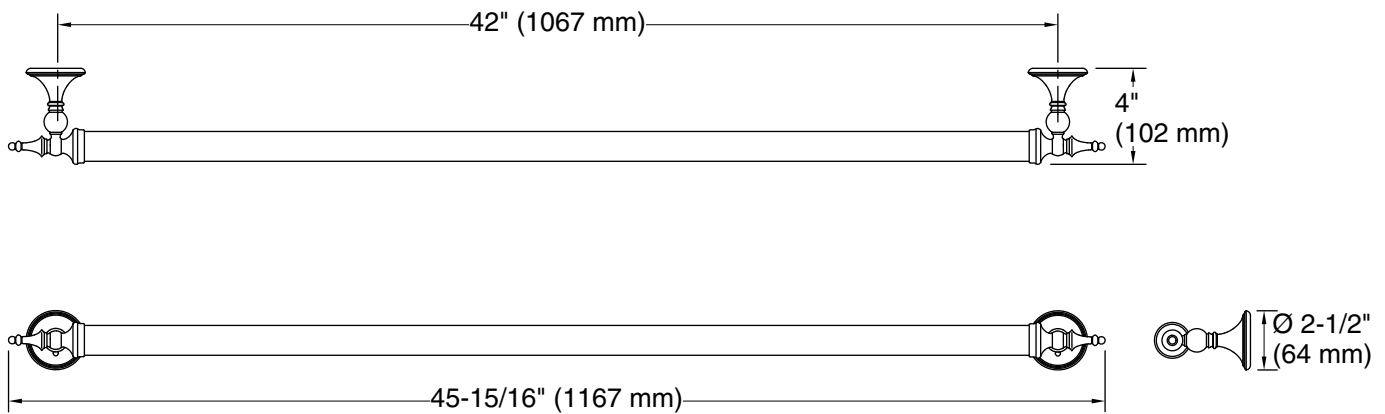

Features

- 42" (1067 mm) bar.
- Provides minimum 300 lb. load capacity.
- Coordinates with traditional-style KOHLER® faucets and showering components.

Material

- Premium metal construction for durability and reliability.
- KOHLER finishes resist corrosion and tarnishing.

Technical Information

All product dimensions are nominal.

Material: Zinc, Stainless Steel

Notes

Measure your actual product for roughing-in details.