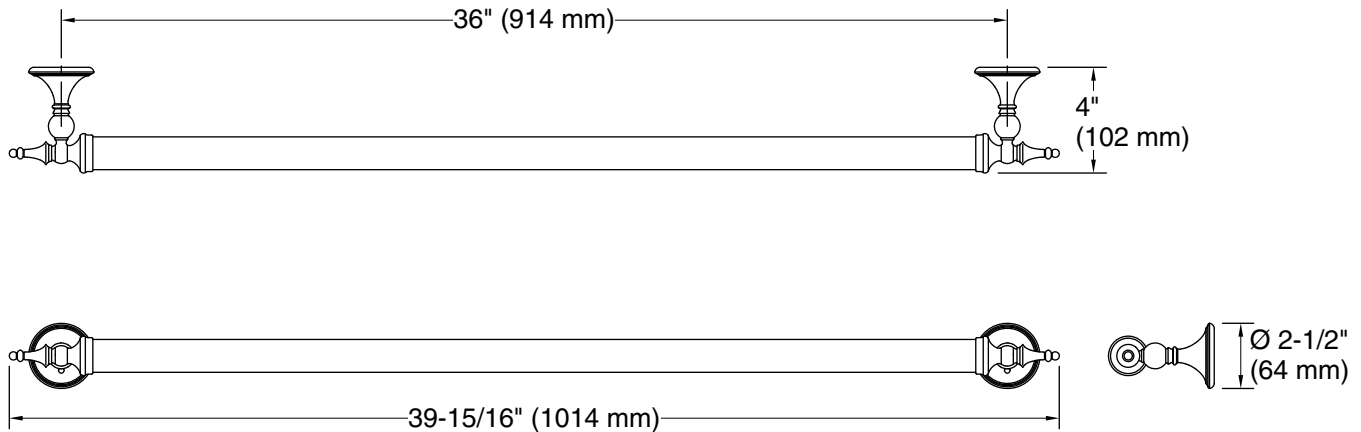

Features

- 36" (914 mm) bar.
- Provides minimum 300 lb. load capacity.
- Coordinates with traditional-style KOHLER® faucets and showering components.

Material

- Premium metal construction for durability and reliability.
- KOHLER finishes resist corrosion and tarnishing.

Technical Information

All product dimensions are nominal.

Material: Zinc, Stainless Steel

Notes

Measure your actual product for roughing-in details.

WARNING: Risk of personal injury. The wall plates on the grab bar must be mounted to a brace between the wall studs. This will ensure that the weight of the user is adequately supported.