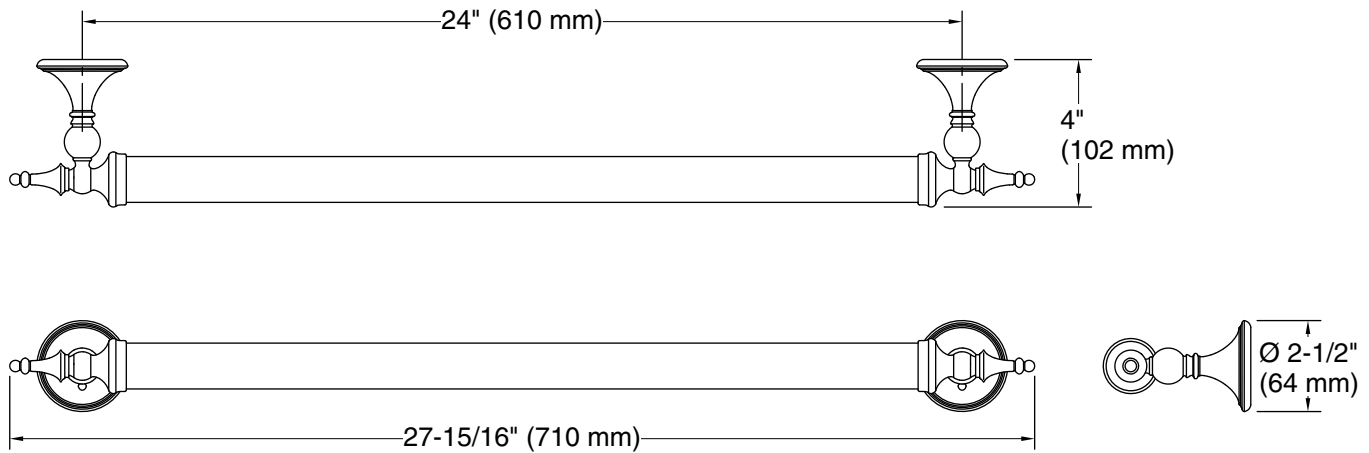

Features

- 24" (610 mm) bar.
- Provides minimum 300 lb. load capacity.
- Coordinates with traditional-style KOHLER® faucets and showering components.

Material

- Premium metal construction for durability and reliability.
- KOHLER finishes resist corrosion and tarnishing.

Technical Information

All product dimensions are nominal.

Material: Zinc, Stainless Steel

Notes

Measure your actual product for roughing-in details.