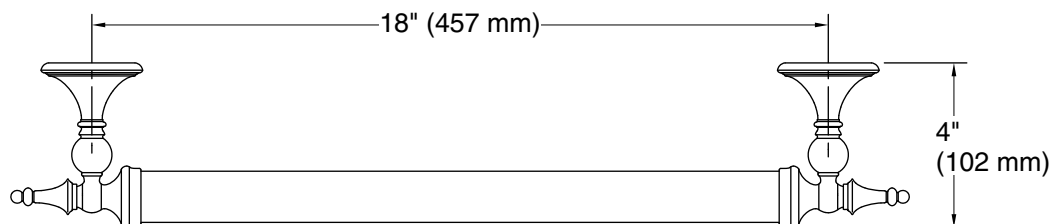

### Features

- 18" (457 mm) bar.
- Provides minimum 300 lb. load capacity.
- Coordinates with traditional-style KOHLER® faucets and showering components.

## Technical Information

All product dimensions are nominal.

Material: Zinc, Stainless Steel