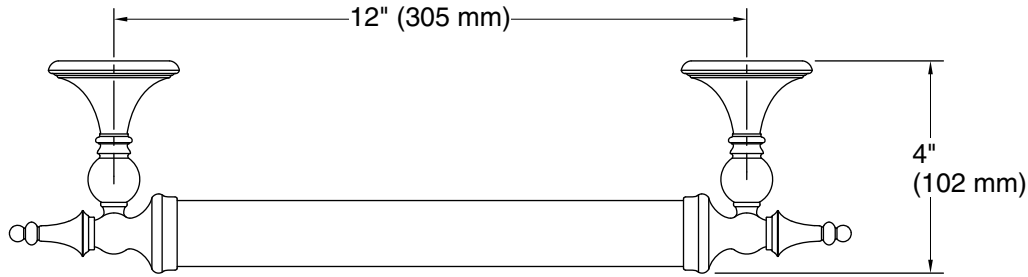

Decorative 12" grab bar K-26528

Features

- 12" (305 mm) bar.
- Provides minimum 300 lb. load capacity.
- Coordinates with traditional-style KOHLER® faucets and showering components.

Material

- Premium metal construction for durability and reliability.
- KOHLER finishes resist corrosion and tarnishing.

Technical Information

All product dimensions are nominal.

Material: Zinc, Stainless Steel

Notes

Measure your actual product for roughing-in details.

WARNING: Risk of personal injury. The wall plates on the grab bar must be mounted to a brace between the wall studs. This will ensure that the weight of the user is adequately supported.