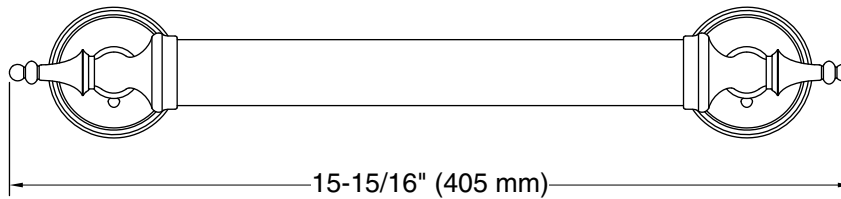

Decorative 12" grab bar K-26528

Features

- 12" (305 mm) bar.
- Provides minimum 300 lb. load capacity.
- Coordinates with traditional-style KOHLER® faucets and showering components.

Material

- Premium metal construction for durability and reliability.
- KOHLER finishes resist corrosion and tarnishing.

Codes/Standards

None Applicable

KOHLER® Faucet Lifetime Limited Warranty

See website for detailed warranty information.

Available Colors/Finishes

Color tiles intended for reference only.

Color	Code	Description
	CP	Polished Chrome
	BN	Vibrant® Brushed Nickel
	2BZ	Oil-Rubbed Bronze
	2MB	Vibrant® Brushed Moderne Brass

Technical Information

All product dimensions are nominal.

Material: Zinc, Stainless Steel

Notes

Measure your actual product for roughing-in details.

WARNING: Risk of personal injury. The wall plates on the grab bar must be mounted to a brace between the wall studs. This will ensure that the weight of the user is adequately supported.