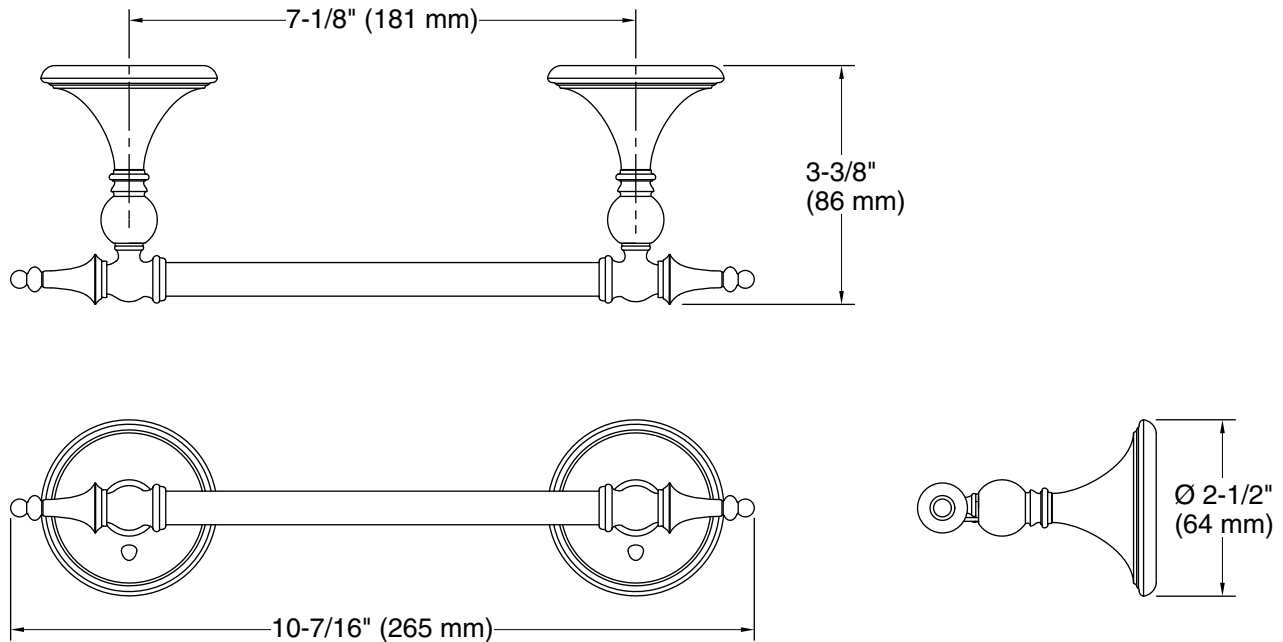

Decorative Toilet paper holder K-26527

Features

- Coordinates with traditional-style KOHLER® faucets and showering components.

Material

- Premium metal construction for durability and reliability.
- KOHLER finishes resist corrosion and tarnishing.

Technical Information

All product dimensions are nominal.

Material: Zinc

Notes

Install this product according to the installation instructions.