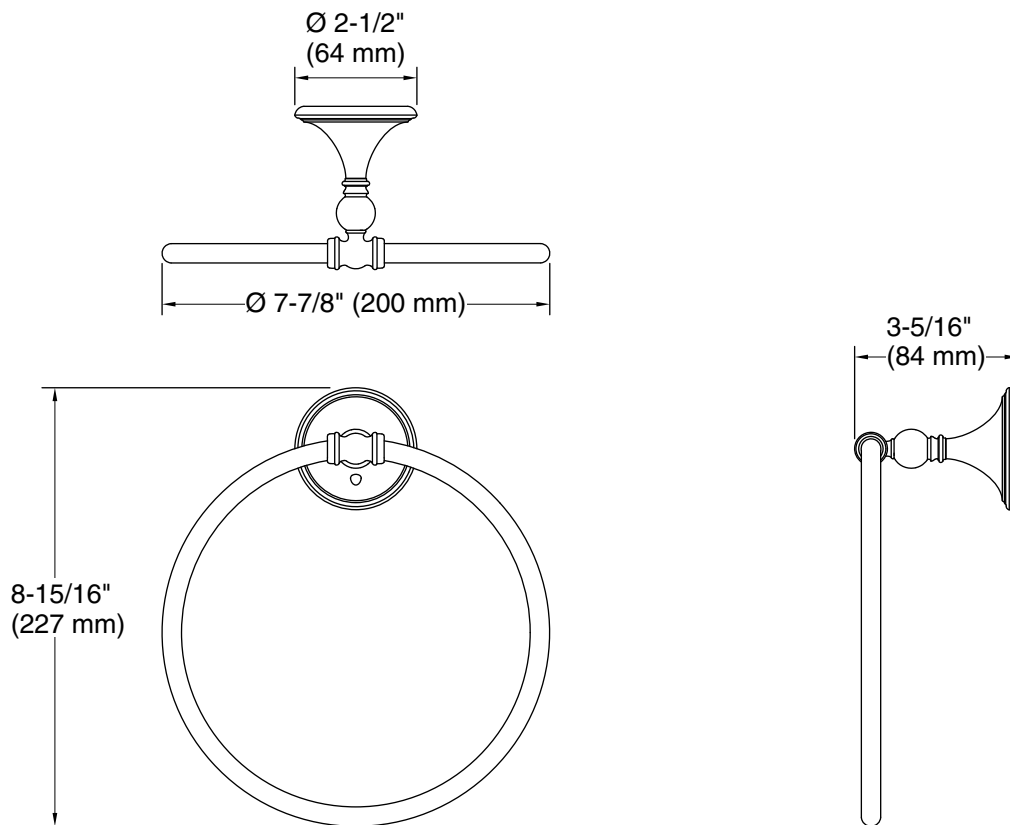

Recommended Products/Accessories

- K-31508-TA hand towel with Tatami weave, 18" x 30"
- K-31508-TE hand towel with Terry weave, 18" x 30"
- K-31508-TX hand towel with Textured weave, 18" x 30"

Codes/Standards

Technical Information

All product dimensions are nominal.

Material: Zinc, Stainless Steel

Notes

Install this product according to the installation instructions.

CAUTION: Risk of personal injury. Do not install these products in any area where they are likely to be used inadvertently as a grab bar or support bar. These products are not designed or intended for use as a grab bar or support bar.