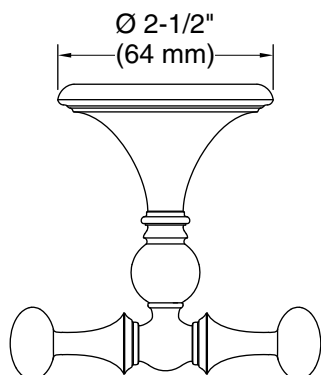

### Features

- Double hook holds multiple items securely.
- Coordinates with traditional-style KOHLER® faucets and showering components.

### Technical Information

All product dimensions are nominal.

Material: Zinc, Stainless Steel