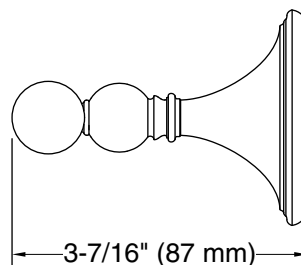

Technical Information

All product dimensions are nominal.

Material: Zinc, Stainless Steel

Notes

Install this product according to the installation instructions.