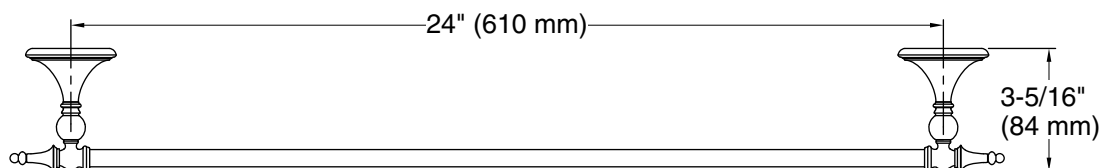

Technical Information

All product dimensions are nominal.

Material: Zinc, Stainless Steel

Notes

Install this product according to the installation instructions.

CAUTION: Risk of personal injury. Do not install these products in any area where they are likely to be used inadvertently as a grab bar or support bar. These products are not designed or intended for use as a grab bar or support bar.