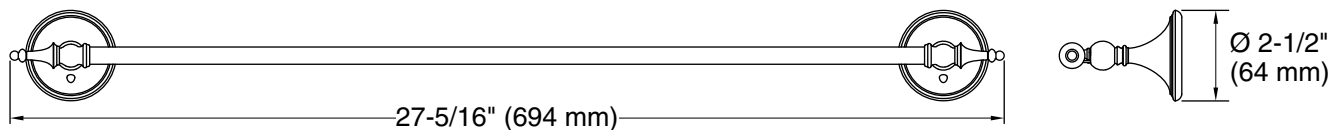

Technical Information

All product dimensions are nominal.

Material: Zinc, Stainless Steel

Notes

Install this product according to the installation instructions.

CAUTION: Risk of personal injury. Do not install these products in any area where they are likely to be used inadvertently as a grab bar or support bar. These products are not designed or intended for use as a grab bar or support bar.