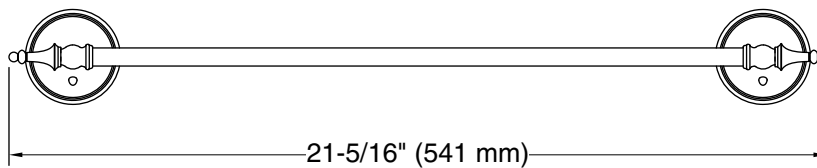

Technical Information

All product dimensions are nominal.

Material: Zinc, Stainless Steel

Notes

Install this product according to the installation instructions.

CAUTION: Risk of personal injury. Do not install these products in any area where they are likely to be used inadvertently as a grab bar or support bar. These products are not designed or intended for use as a grab bar or support bar.