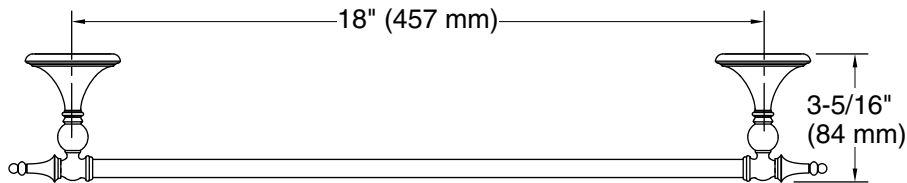

Technical Information

All product dimensions are nominal.

Material: Zinc, Stainless Steel

Notes

Install this product according to the installation instructions.

CAUTION: Risk of personal injury. Do not install these products in any area where they are likely to be used inadvertently as a grab bar or support bar. These products are not designed or intended for use as a grab bar or support bar.