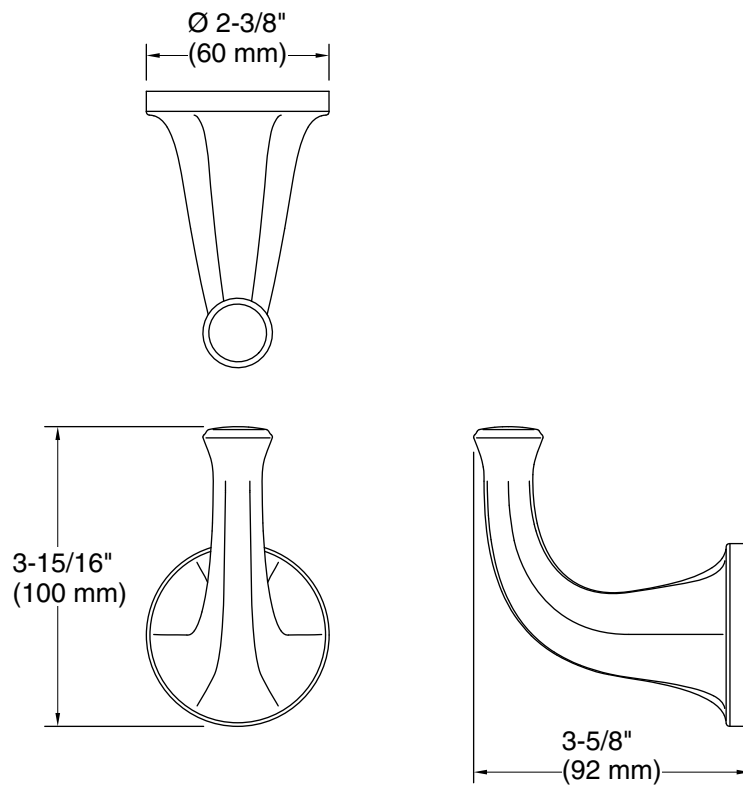

## Technical Information

All product dimensions are nominal.

Installation Type: Wall-mount

Material: Zinc, Stainless Steel