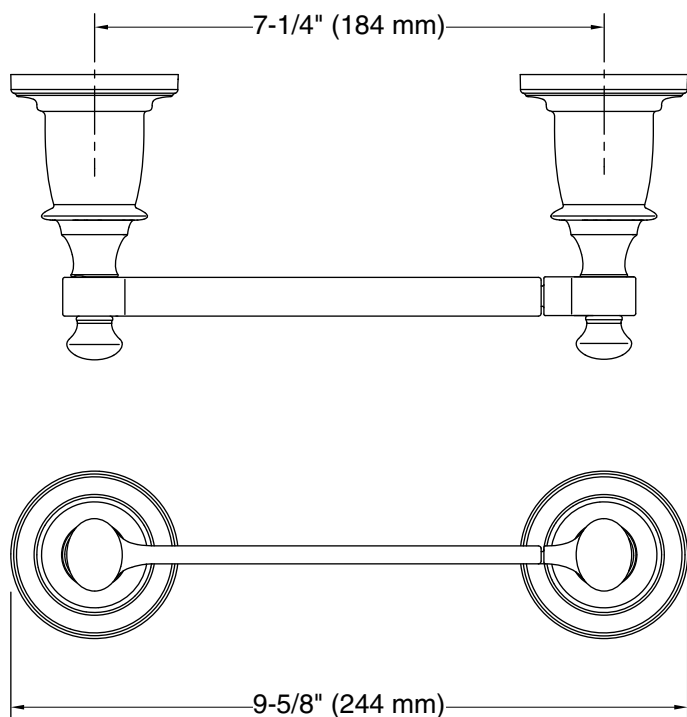

### Technical Information

All product dimensions are nominal.

Installation Type: Wall-mount

Material: Zinc, Stainless Steel