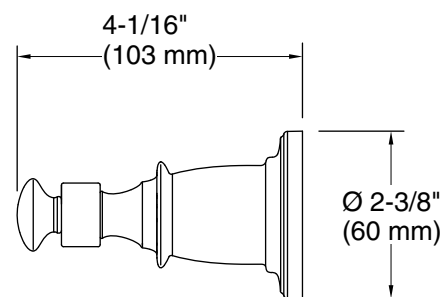

### Technical Information

All product dimensions are nominal.

Installation Type: Wall-mount

Material: Zinc, Stainless Steel