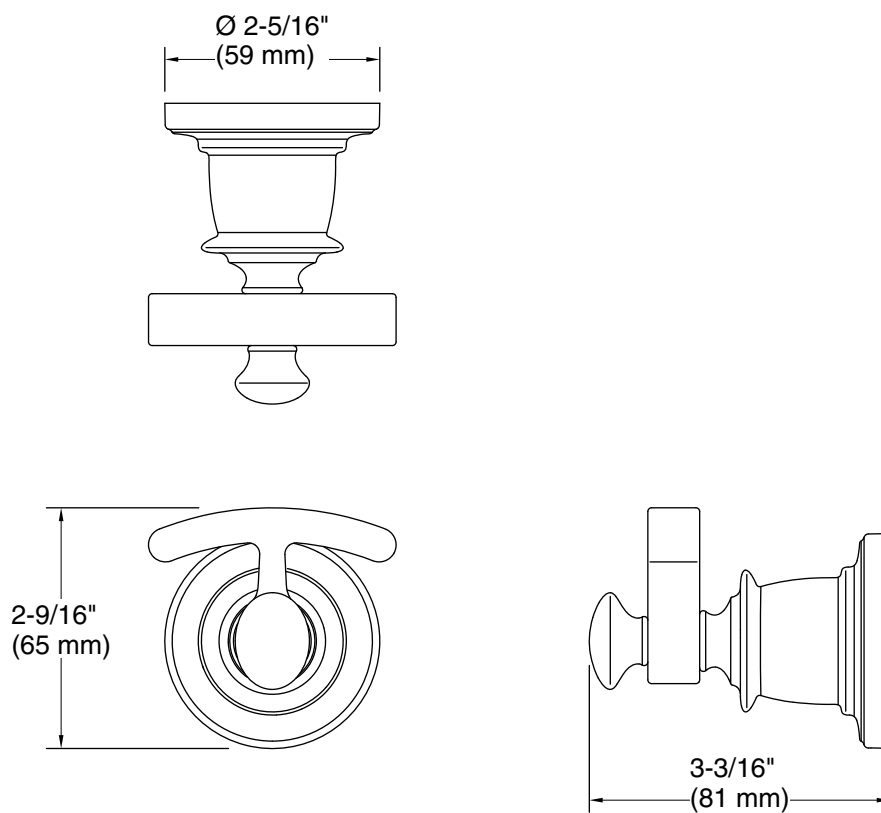

Features

- Coordinates with traditional-style KOHLER® faucets and showering components.

Material

- Premium metal construction for durability and reliability.
- KOHLER finishes resist corrosion and tarnishing.

Technical Information

All product dimensions are nominal.

Installation Type: Wall-mount

Material: Zinc, Stainless Steel

Notes

Install this product in accordance with the installation instructions.