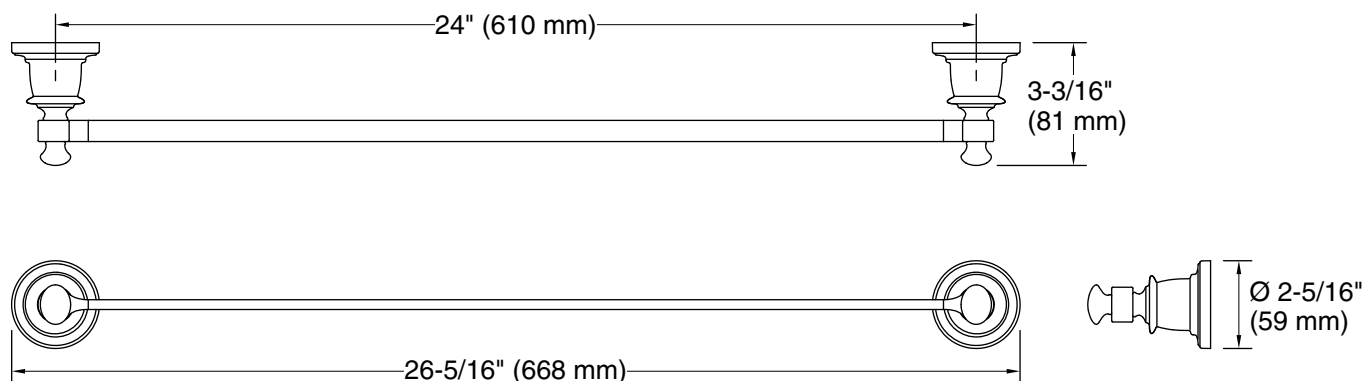

Features

- 24" (610 mm) bar.
- Coordinates with traditional-style KOHLER® faucets and showering components.

Material

- Premium metal construction for durability and reliability.
- KOHLER finishes resist corrosion and tarnishing.

Installation

- Installation hardware and template included.

Recommended Products/Accessories

- K-31506-TA bath sheet with Tatami weave, 35" x 70"
- K-31506-TE bath sheet with Terry weave, 35" x 70"
- K-31506-TX bath sheet with Textured weave, 35" x 70"
- K-23729 Stainless steel cleaner

Technical Information

All product dimensions are nominal.

Installation Type: Wall-mount

Material: Zinc, Stainless Steel

Notes

Install this product according to the installation instructions.

CAUTION: Risk of personal injury. Do not install these products in any area where they are likely to be used inadvertently as a grab bar or support bar. These products are not designed or intended for use as a grab bar or support bar.