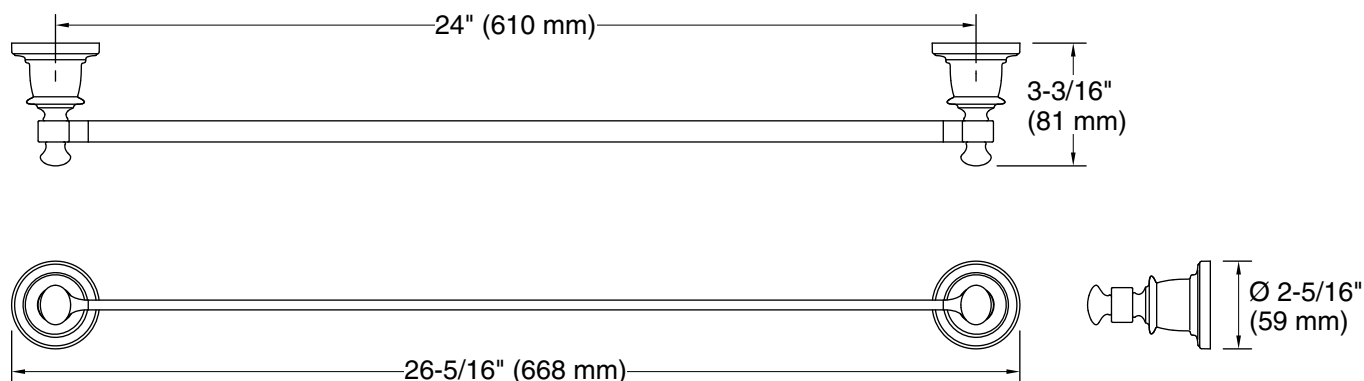

Features

- 24" (610 mm) bar.
- Coordinates with traditional-style KOHLER® faucets and showering components.

Material

- Premium metal construction for durability and reliability.
- KOHLER finishes resist corrosion and tarnishing.

Installation

- Installation hardware and template included.

Recommended Products/Accessories

K-31506-TA bath sheet with Tatami weave, 35" x 70"
K-31506-TE bath sheet with Terry weave, 35" x 70"
K-31506-TX bath sheet with Textured weave, 35" x 70"
K-23729 Stainless steel cleaner

Technical Information

All product dimensions are nominal.

Installation Type: Wall-mount

Material: Zinc, Stainless Steel

Notes

Install this product according to the installation instructions.

CAUTION: Risk of personal injury. Do not install these products in any area where they are likely to be used inadvertently as a grab bar or support bar. These products are not designed or intended for use as a grab bar or support bar.