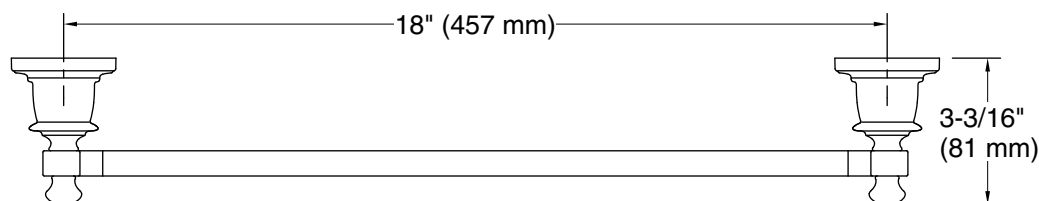

### Features

- 18" (457 mm) bar.
- Coordinates with traditional-style KOHLER® faucets and showering components.

## Technical Information

All product dimensions are nominal.

Installation Type: Wall-mount

Material: Zinc, Stainless Steel