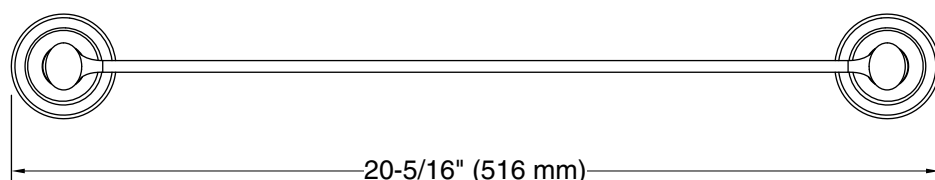

### Features

- 18" (457 mm) bar.
- Coordinates with traditional-style KOHLER® faucets and showering components.

## Technical Information

All product dimensions are nominal.

Installation Type: Wall-mount

Material: Zinc, Stainless Steel