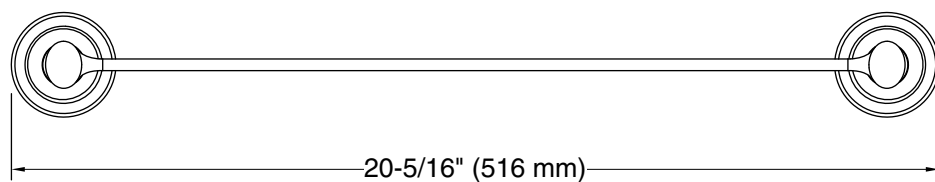

Features

- 18" (457 mm) bar.
- Coordinates with traditional-style KOHLER® faucets and showering components.

Material

- Premium metal construction for durability and reliability.
- KOHLER finishes resist corrosion and tarnishing.

Installation

- Installation hardware and template included.

Recommended Products/Accessories

K-31507-TA bath towel with Tatami weave, 30" x 58"
K-31507-TE bath towel with Terry weave, 30" x 58"
K-31507-TX bath towel with Textured weave, 30" x 58"
K-23729 Stainless steel cleaner

Technical Information

All product dimensions are nominal.

Installation Type: Wall-mount

Material: Zinc, Stainless Steel

Notes

Install this product according to the installation instructions.

CAUTION: Risk of personal injury. Do not install these products in any area where they are likely to be used inadvertently as a grab bar or support bar. These products are not designed or intended for use as a grab bar or support bar.