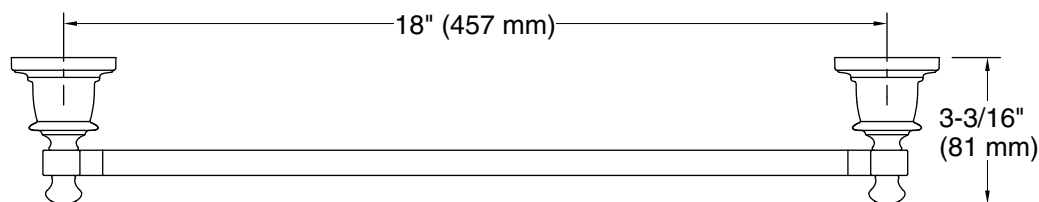

Features

- 18" (457 mm) bar.
- Coordinates with traditional-style KOHLER® faucets and showering components.

Material

- Premium metal construction for durability and reliability.
- KOHLER finishes resist corrosion and tarnishing.

Technical Information

All product dimensions are nominal.

Installation Type: Wall-mount

Material: Zinc, Stainless Steel

Notes

Install this product according to the installation instructions.

CAUTION: Risk of personal injury. Do not install these products in any area where they are likely to be used inadvertently as a grab bar or support bar. These products are not designed or intended for use as a grab bar or support bar.