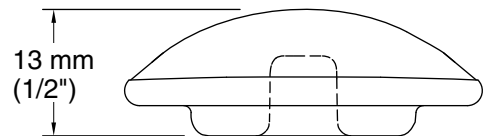

Color	Code	Description
-------	------	-------------

	96	Biscuit
---	----	---------

Technical Information

All product dimensions are nominal.

Material: Ceramic

Notes

Install this product according to the installation guide.