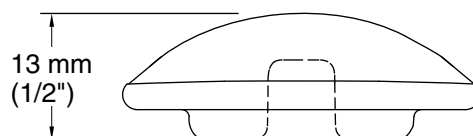

Color	Code	Description
-------	------	-------------

	96	Biscuit
---	----	---------

Technical Information

All product dimensions are nominal.

Material: Ceramic

Notes

Install this product according to the installation guide.