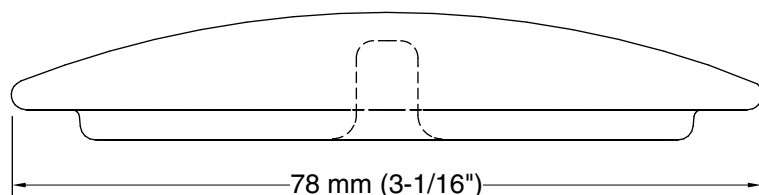

Color	Code	Description
-------	------	-------------

	96	Biscuit
---	----	---------

Technical Information

All product dimensions are nominal.

Material: Ceramic

Notes

Install this product according to the installation guide.