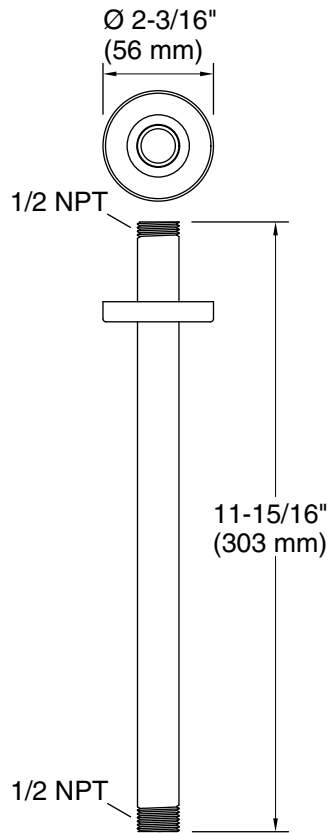

Technical Information

All product dimensions are nominal.