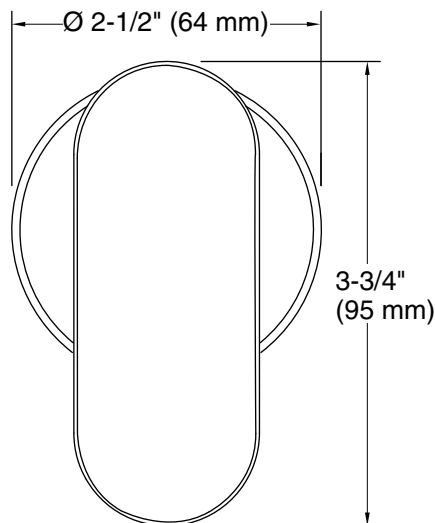

Technical Information

All product dimensions are nominal.