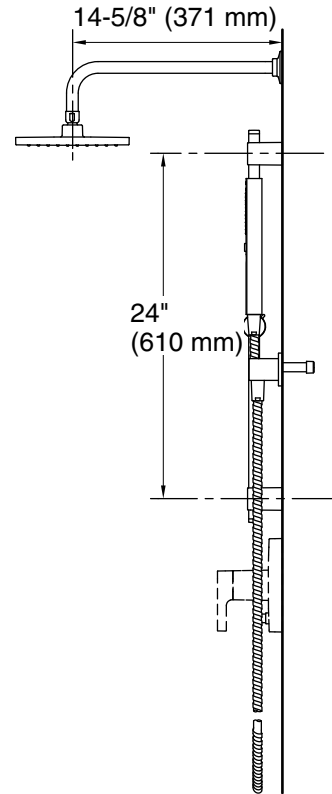

### Features

- Shift+® Square multifunction handshower offers full coverage and targeted massage spray options
- 8" (203 mm) Honesty® rainhead with a full coverage spray and an adjustable ball joint for precise spray adjustment
- 2.5 gpm (9.5 lpm) maximum flow rate
- Handshower contains flow-regulating check valve for backflow prevention
- Awaken® wall-mount supply elbow with check valve
- Right-angle shower arm and flange
- 24" (610 mm) sidebar length offers a custom shower at various heights
- Box includes: 8" rainhead, rainhead arm, handshower, 60" metal shower hose, adjustable sidebar with handshower mounting bracket, wall-mount supply elbow, and Rite-Temp valve trim
- Valve sold separately

### Included Components

K-10124 Right-angle Shower Arm and Flange  
K-21336 Square two-function handshower, 2.5 gpm  
K-26148 8" single-function rainhead, 2.5 gpm  
K-9514 60" Shower Hose  
K-98341 24" shower sidebar  
K-98351 wall-mount supply elbow with check valve  
K-T99762-4 Rite-Temp® valve trim with push-button diverter

### Technical Information

All product dimensions are nominal.