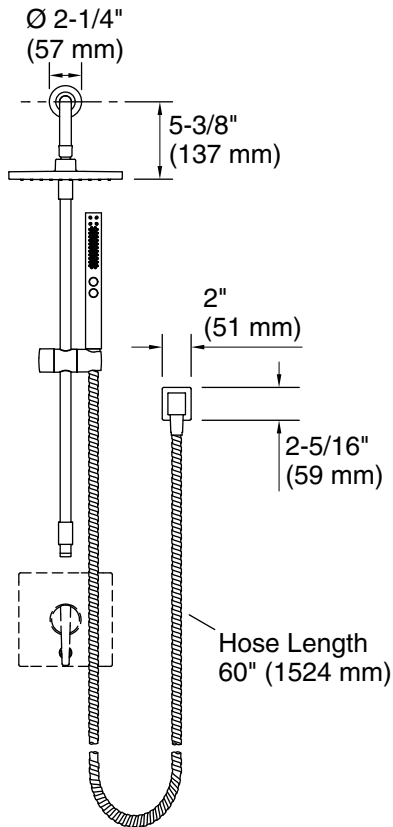

### Features

- Shift+® Square multifunction handshower offers full coverage and targeted massage spray options
- 8" (203 mm) Honesty® rainhead with a full coverage spray and an adjustable ball joint for precise spray adjustment
- 2.5 gpm (9.5 lpm) maximum flow rate
- Handshower contains flow-regulating check valve for backflow prevention
- Awaken® wall-mount supply elbow with check valve
- Right-angle shower arm and flange
- 24" (610 mm) sidebar length offers a custom shower at various heights
- Box includes: 8" rainhead, rainhead arm, handshower, 60" metal shower hose, adjustable sidebar with handshower mounting bracket, wall-mount supply elbow, and Rite-Temp valve trim
- Valve sold separately

### Included Components

K-10124 Right-angle Shower Arm and Flange  
K-21336 Square two-function handshower, 2.5 gpm  
K-26148 8" single-function rainhead, 2.5 gpm  
K-9514 60" Shower Hose  
K-98341 24" shower sidebar  
K-98351 wall-mount supply elbow with check valve  
K-T99762-4 Rite-Temp® valve trim with push-button diverter

### Technical Information

All product dimensions are nominal.