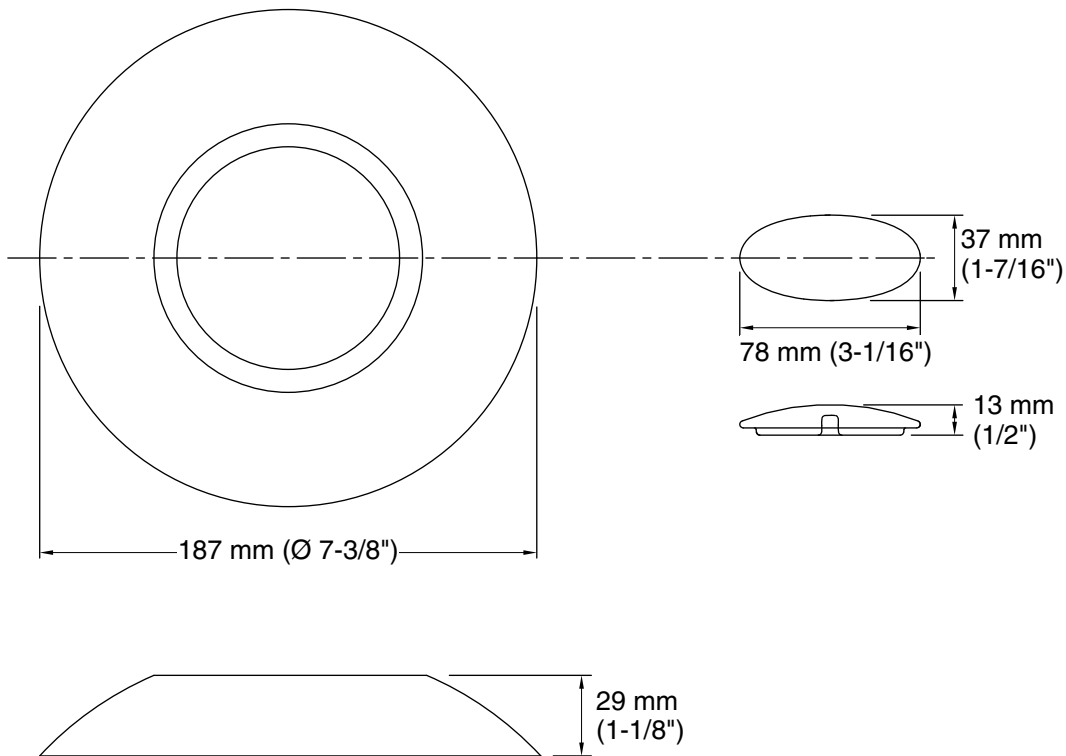

Color	Code	Description
-------	------	-------------

	96	Biscuit
---	----	---------

Technical Information

All product dimensions are nominal.

Material: Ceramic

Notes

Install this product according to the installation guide.