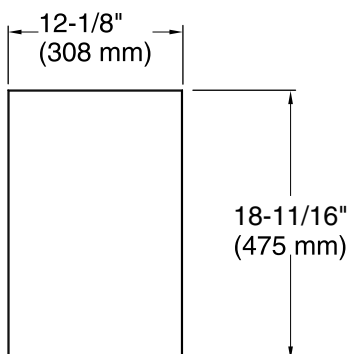

Features

- Combines with Tresham vanities (sold separately) for increased storage space.
- Provides more vanity size options when combined with K-2604 Tresham 24-inch, K-5289 Tresham 30-inch, or K-5288 Tresham 36-inch vanities.
- Rich Woodland finish resists moisture, scratches, and stains.
- Slow-close under-mount drawer slides for smooth opening.
- Solid wood drawer with dovetail construction.
- Includes decorative cabinet hardware.
- Coordinates with other products in the Tresham collection.

	F69	Woodland
--	-----	----------

Technical Information

All product dimensions are nominal.

Vanity type: Vanity bridge

Notes

Install this product according to the installation guide.

Select the type of fastener based on the wall material. A minimum 500 lb (227 kg) load bearing fastener is recommended.