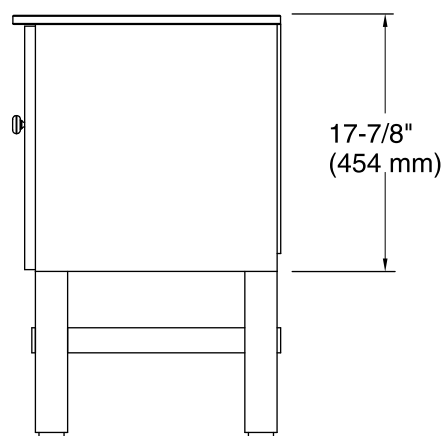

Features

- Combines with Tresham vanities (sold separately) for increased storage space.
- Provides more vanity size options when combined with K-2604 Tresham 24-inch, K-5289 Tresham 30-inch, or K-5288 Tresham 36-inch vanities.
- Rich Woodland finish resists moisture, scratches, and stains.
- Slow-close under-mount drawer slides for smooth opening.
- Solid wood drawer with dovetail construction.
- Includes decorative cabinet hardware.
- Coordinates with other products in the Tresham collection.

	F69	Woodland
--	-----	----------

Technical Information

All product dimensions are nominal.

Vanity type: Vanity bridge

Notes

Install this product according to the installation guide.

Select the type of fastener based on the wall material. A minimum 500 lb (227 kg) load bearing fastener is recommended.