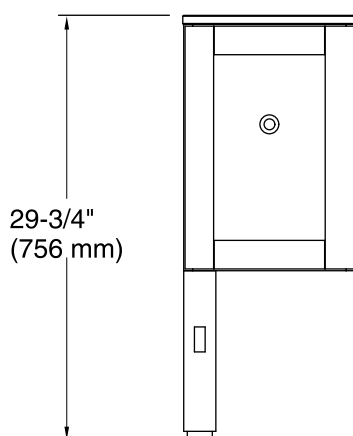

Features

- Combines with Tresham vanities (sold separately) for increased storage space.
- Provides more vanity size options when combined with K-2604 Tresham 24-inch, K-5289 Tresham 30-inch, or K-5288 Tresham 36-inch vanities.
- Rich Woodland finish resists moisture, scratches, and stains.
- Slow-close under-mount drawer slides for smooth opening.
- Solid wood drawer with dovetail construction.
- Includes decorative cabinet hardware.
- Coordinates with other products in the Tresham collection.

	F69	Woodland
--	-----	----------

Technical Information

All product dimensions are nominal.

Vanity type: Vanity bridge

Notes

Install this product according to the installation guide.

Select the type of fastener based on the wall material. A minimum 500 lb (227 kg) load bearing fastener is recommended.