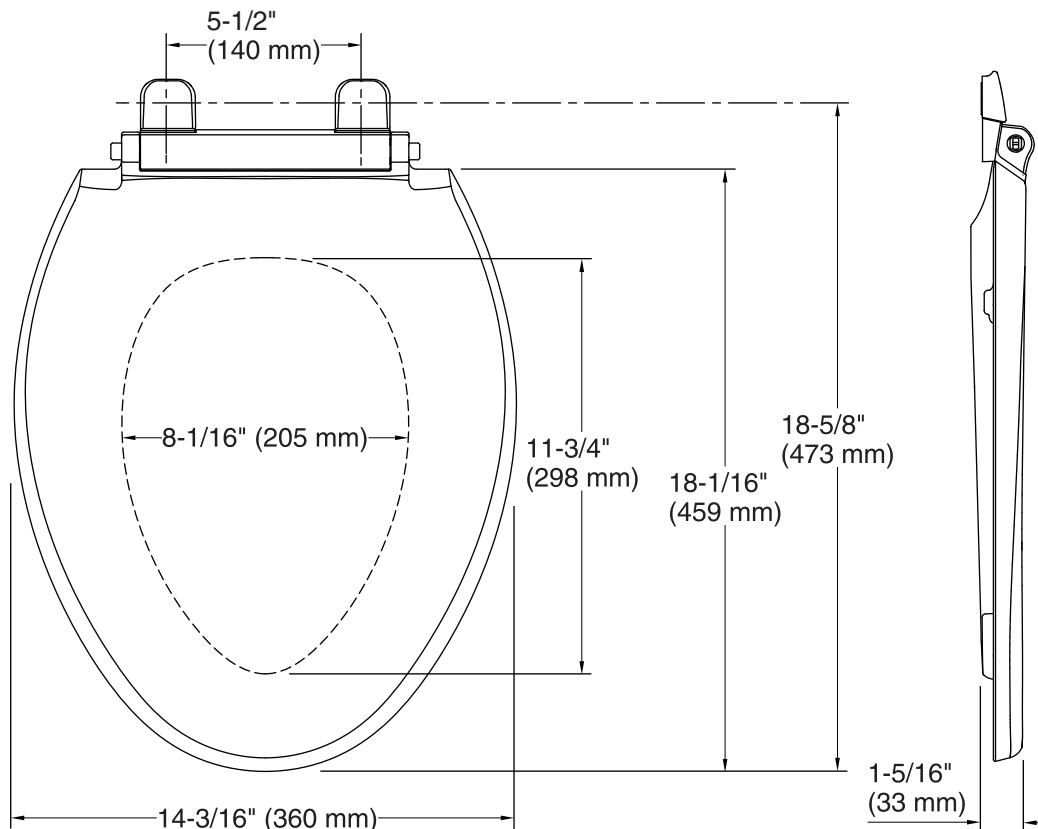

### Technical Information

All product dimensions are nominal.

Seat shape type: Elongated

Seat front type: Closed-front

Seat-mounting holes: 5-1/2" (140 mm)