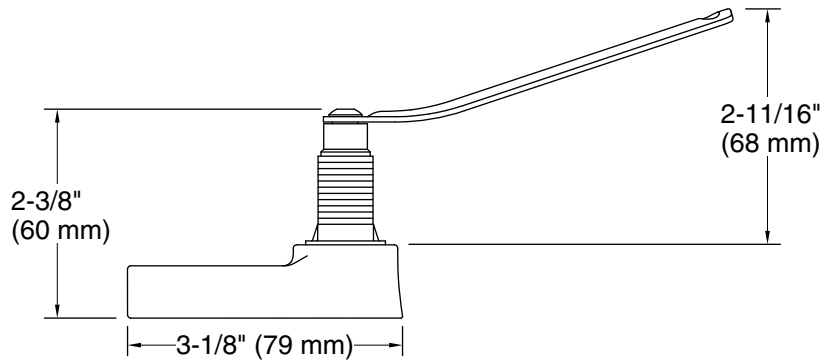

**Cimarron®**  
Left-hand trip lever  
**K-25986-L**

**Features**

- Left-hand trip lever
- For use with the Cimarron® Revolution 360® toilet

**Material**

- Premium metal construction for durability and reliability
- KOHLER finishes resist corrosion and tarnishing

## Technical Information

All product dimensions are nominal.

Material: Zinc