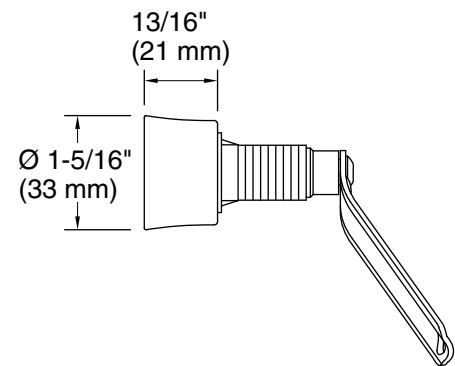

**Cimarron®**  
Left-hand trip lever  
**K-25986-L**

**Features**

- Left-hand trip lever
- For use with the Cimarron® Revolution 360® toilet

**Material**

- Premium metal construction for durability and reliability
- KOHLER finishes resist corrosion and tarnishing

## Technical Information

All product dimensions are nominal.

Material: Zinc