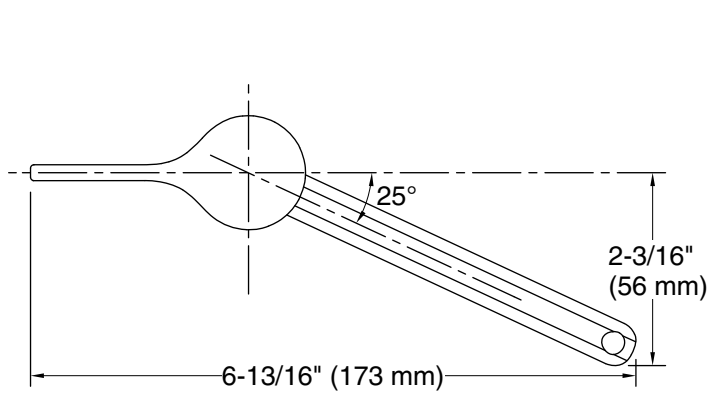

**Cimarron®**  
Left-hand trip lever  
**K-25986-L**

**Features**

- Left-hand trip lever
- For use with the Cimarron® Revolution 360® toilet

**Material**

- Premium metal construction for durability and reliability
- KOHLER finishes resist corrosion and tarnishing

## Technical Information

All product dimensions are nominal.

Material: Zinc