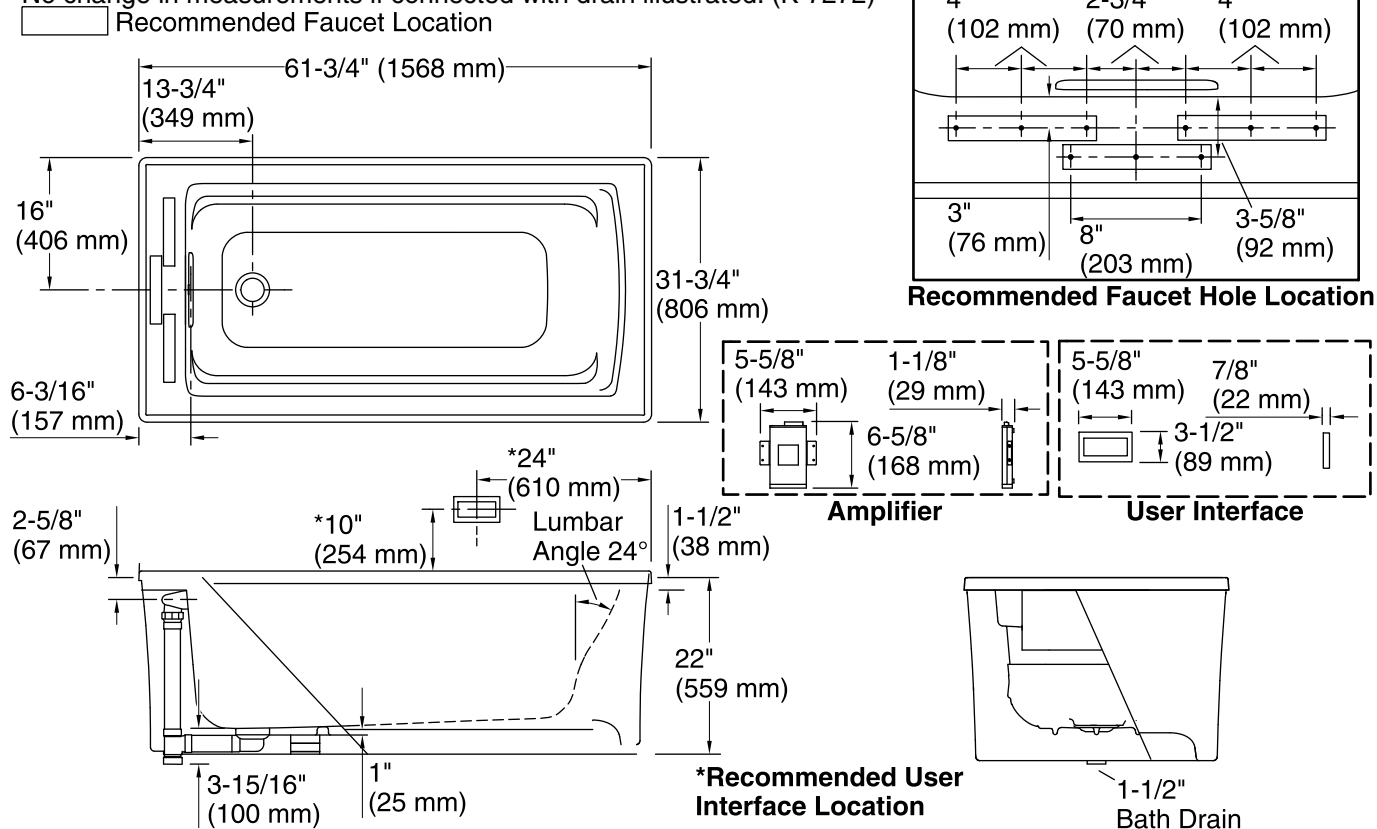

Available Colors/Finishes

Color tiles intended for reference only.

Color Code Description

	0	White
	96	Biscuit

No change in measurements if connected with drain illustrated. (K-7272)

Required Electrical Service

Technical Information

All product dimensions are nominal.

Installation: Freestanding

Drain location: End

Basin area, bottom: 45-1/8" x 19-11/16" (1147 mm x 500 mm)

Basin area, top: 52-3/4" x 25-5/16" (1339 mm x 643 mm)

Weight: 189 lbs (85.7 kg)

Minimum floor load: 43.5 lbs/ft² (212.4 kg/m²)

Water depth: 15-1/16" (383 mm)

Water capacity: 58 gal (219.6 L)

Template: Footprint, 1265460, not required, not included

Electrical component rating: Amplifier: 120 V, 1.1 A, 50/60 Hz
Heated Surface: 120 V, 1.1 A, 60 Hz, 65 W

Notes

Measure your actual product for rough-in details. Install this product according to the installation instructions.

The hot water supply should be 70% of the capacity of the bath or greater. Installations will vary.