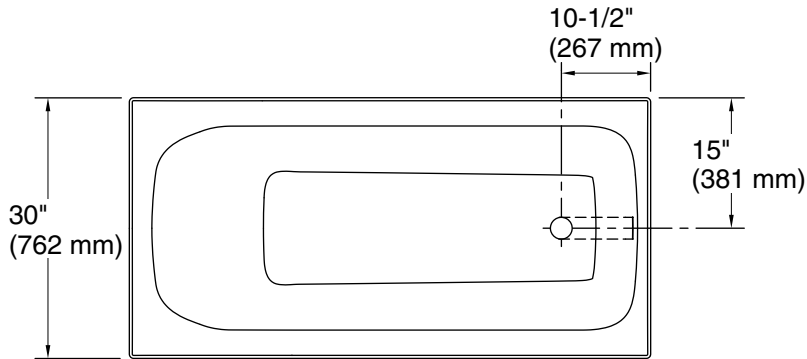

### Color Code Description

	0	White
	96	Biscuit

No change in measurements if connected with drain illustrated. (1381626)

## Technical Information

All product dimensions are nominal.

Drain location:	Reversible
Basin area, bottom:	43-1/2" x 18-7/8" (1105 mm x 480 mm)
Basin area, top:	55-7/8" x 23-1/2" (1420 mm x 597 mm)
Weight:	82 lbs (37.2 kg)
Water depth:	13-1/4" (337 mm)
Water capacity:	51.06 gal (193.3 L)
Minimum flat for door:	2-15/16" (75 mm)