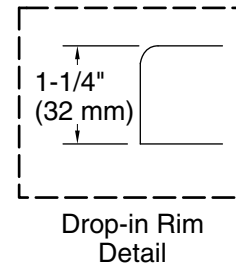

### Color Code Description

	0	White
	96	Biscuit

No change in measurements if connected with drain illustrated. (1381626)

## Technical Information

All product dimensions are nominal.

Drain location:	Reversible
Basin area, bottom:	43-1/2" x 18-7/8" (1105 mm x 480 mm)
Basin area, top:	55-7/8" x 23-1/2" (1420 mm x 597 mm)
Weight:	82 lbs (37.2 kg)
Water depth:	13-1/4" (337 mm)
Water capacity:	51.06 gal (193.3 L)
Minimum flat for door:	2-15/16" (75 mm)