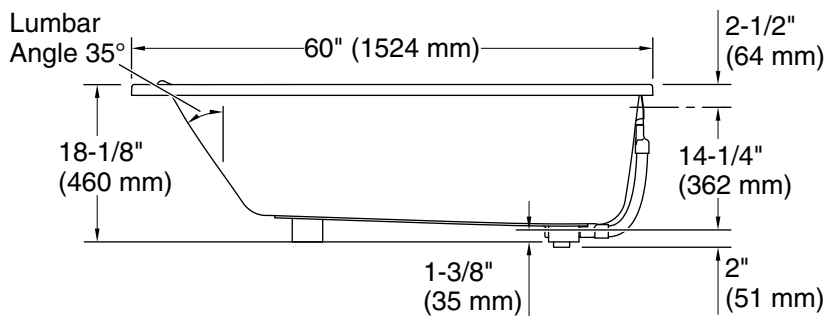

### Color Code Description

	0	White
	96	Biscuit

No change in measurements if connected with drain illustrated. (1381626)

## Technical Information

All product dimensions are nominal.

Drain location:	Reversible
Basin area, bottom:	43-1/2" x 18-7/8" (1105 mm x 480 mm)
Basin area, top:	55-7/8" x 23-1/2" (1420 mm x 597 mm)
Weight:	82 lbs (37.2 kg)
Water depth:	13-1/4" (337 mm)
Water capacity:	51.06 gal (193.3 L)
Minimum flat for door:	2-15/16" (75 mm)