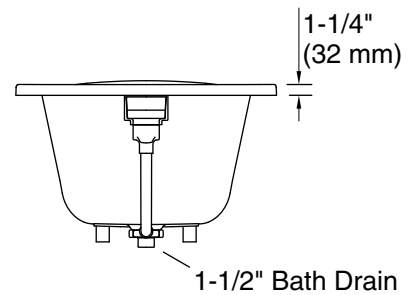

### Color Code Description

	0	White
	96	Biscuit

No change in measurements if connected with drain illustrated. (1381626)

## Technical Information

All product dimensions are nominal.

Drain location:	Reversible
Basin area, bottom:	43-1/2" x 18-7/8" (1105 mm x 480 mm)
Basin area, top:	55-7/8" x 23-1/2" (1420 mm x 597 mm)
Weight:	82 lbs (37.2 kg)
Water depth:	13-1/4" (337 mm)
Water capacity:	51.06 gal (193.3 L)
Minimum flat for door:	2-15/16" (75 mm)