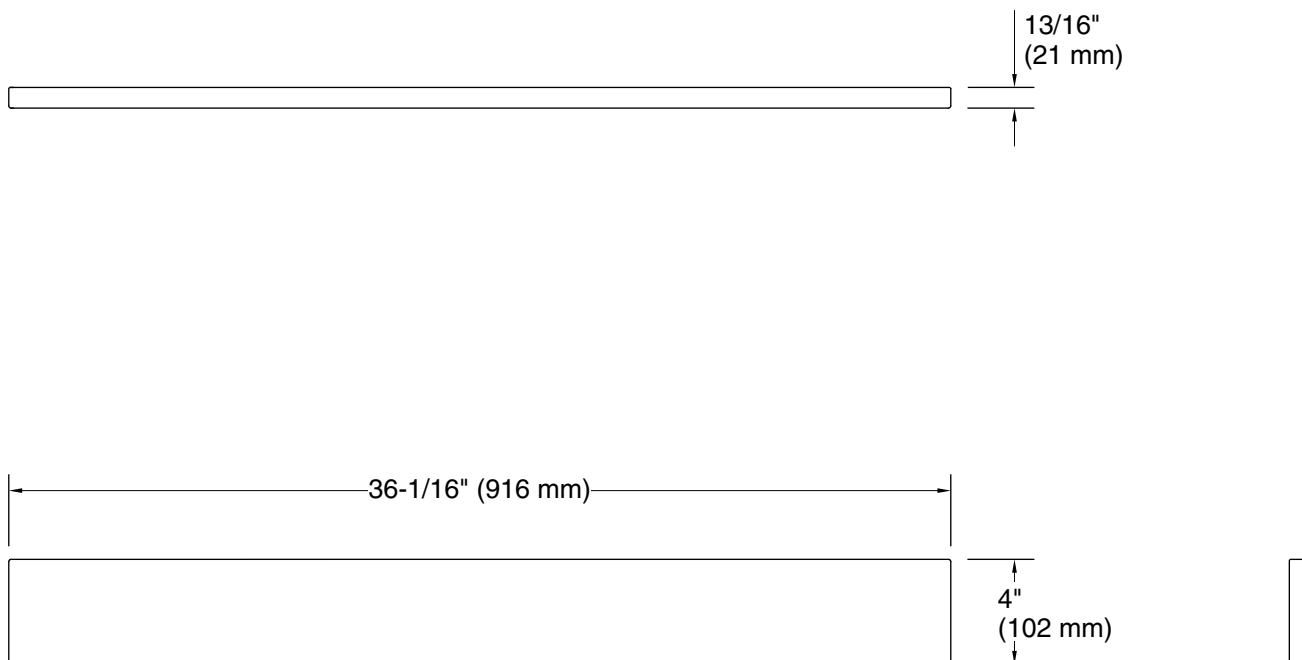

4" x 36" quartz backsplash  
**K-25816**

### Technical Information

All product dimensions are nominal.

Material: Quartz