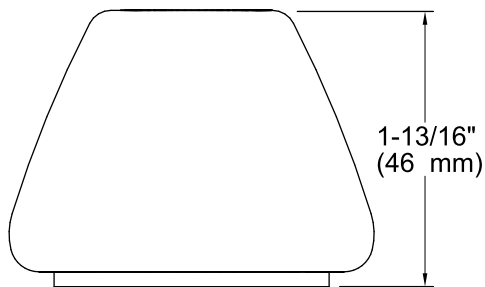

Color tiles intended for reference only.

Color	Code	Description
-------	------	-------------

	0	White
--	---	-------

Technical Information

All product dimensions are nominal.

Notes

Install this product according to the installation guide.