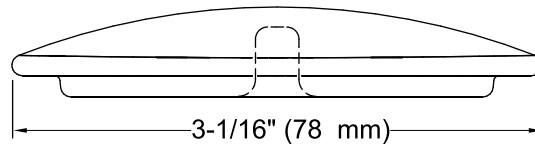

Color tiles intended for reference only.

Color	Code	Description
-------	------	-------------

	0	White
--	---	-------

Technical Information

All product dimensions are nominal.

Notes

Install this product according to the installation guide.