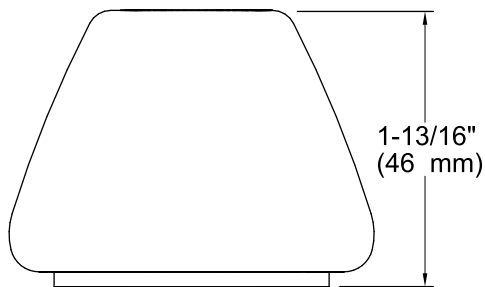

### Available Colors/Finishes

*Color tiles intended for reference only.*

Color	Code	Description
-------	------	-------------

	96	Biscuit
--	----	---------

**Technical Information**

All product dimensions are nominal.