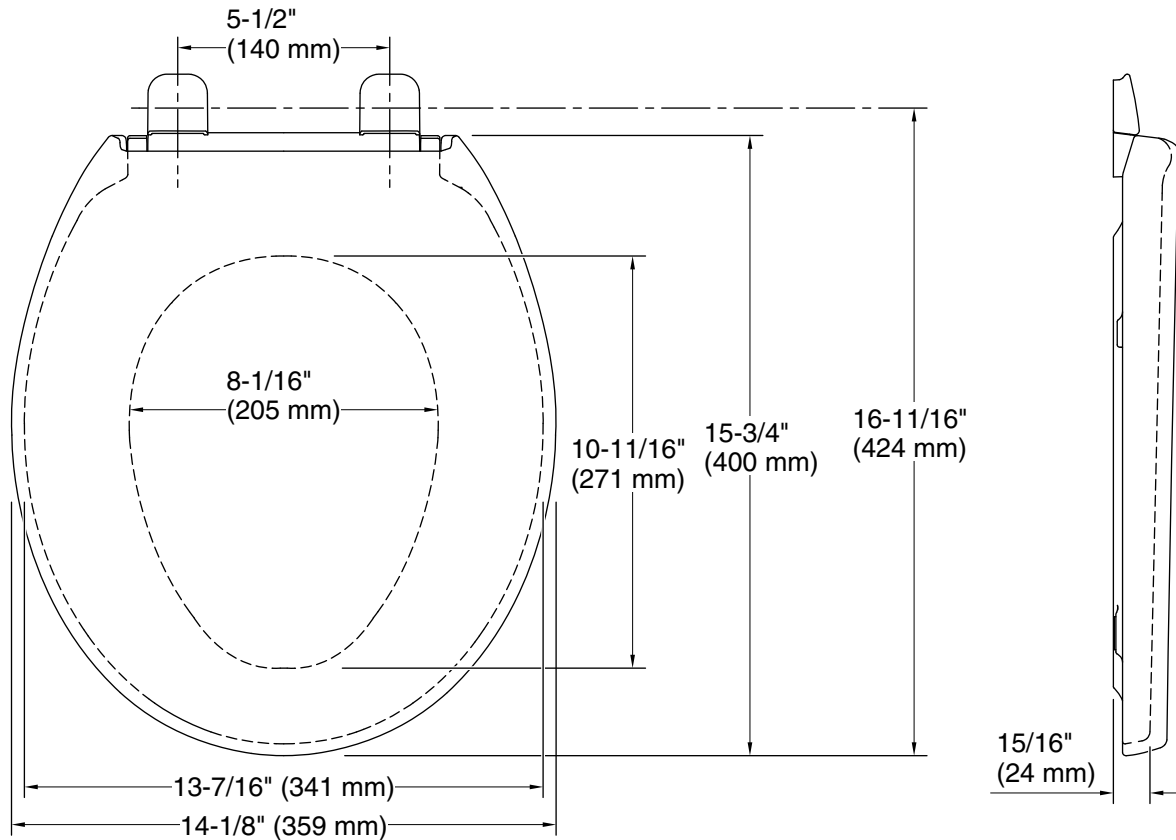

Reveal® Quiet-Close™

Round-front toilet seat
K-25302

Features

- Round closed-front seat.
- Overhanging lid design creates a clean and sleek look.
- Quiet-Close™ elongated seat closes quietly.
- Grip-Tight bumpers hold seat firmly in place.
- Color-matched plastic hinges.
- Quick-Attach® hardware for fast and secure installation.

Material

- Plastic construction.

Installation

- Toilet seats are not returnable to Kohler Co. if opened or outside of original packaging.

Recommended Products/Accessories

- K-3887 Two-piece round-front chair height toilet
- K-3887-RA Two-piece round-front 1.28 gpf chair height toilet
- K-3887-U Two-piece round-front 1.28 gpf chair height toilet
- K-5481 Two-piece round-front 1.28 gpf chair height toilet
- K-5481-RA Two-piece round-front 1.28 gpf chair height toilet
- K-5481-U Two-piece round-front 1.28 gpf chair height toilet
- K-5481-UR Two-piece round-front 1.28 gpf chair height toilet

Technical Information

All product dimensions are nominal.

Seat shape type: Round-front
 Seat front type: Closed-front
 Seat-mounting holes: 5-1/2" (140 mm)

Notes

Install this product in accordance with the installation instructions.