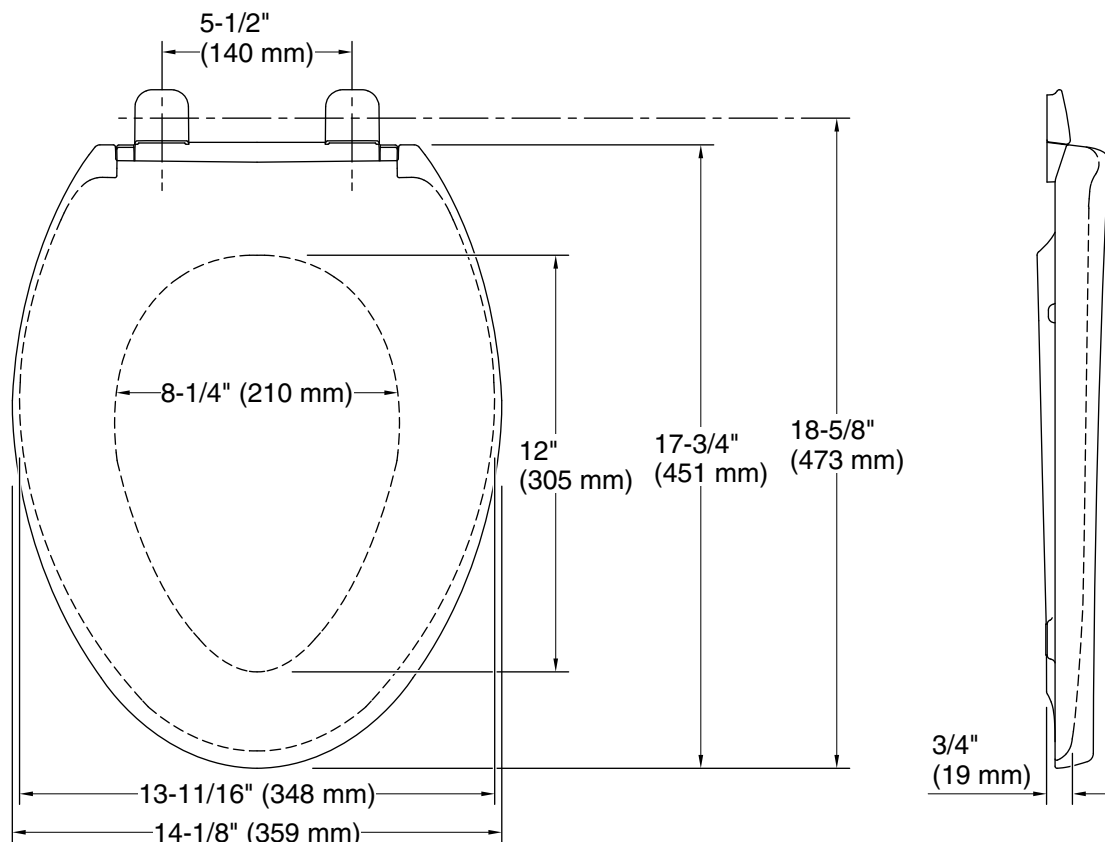

Reveal® Quiet-Close™

Elongated toilet seat
K-25301

Features

- Elongated closed-front seat.
- Overhanging lid design creates a clean and sleek look.
- Quiet-Close™ elongated seat closes quietly.
- Grip-Tight bumpers hold seat firmly in place.
- Color-matched plastic hinges.
- Quick-Attach® hardware for fast and secure installation.

Color	Code	Description
	0	White
	96	Biscuit
	7	Black Black™

Technical Information

All product dimensions are nominal.

Seat shape type: Elongated
 Seat front type: Closed-front
 Seat-mounting holes: 5-1/2" (140 mm)