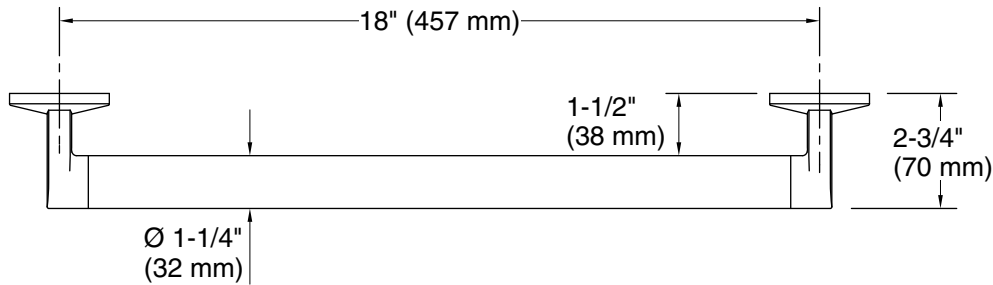

Features

- 18" (457 mm) bar
- Provides minimum 300 lb load capacity
- Coordinates with other products in the Components collection

Material

- Premium metal construction for durability and reliability
- KOHLER finishes resist corrosion and tarnishing

Technical Information

All product dimensions are nominal.

Installation Type: Wall-mount

Material: Zinc, Stainless Steel

Notes

Install this product according to the installation instructions.

WARNING: Risk of personal injury. The wall plates on the grab bar must be mounted to a brace between the wall studs. This will ensure that the weight of the user is adequately supported.