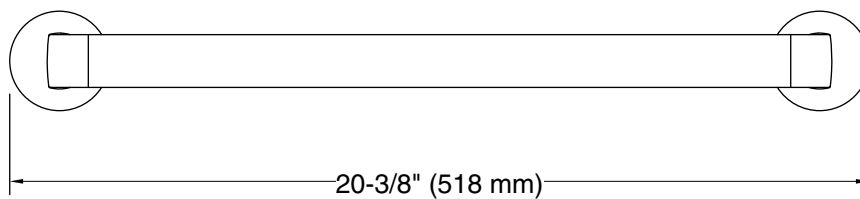

Features

- 18" (457 mm) bar
- Provides minimum 300 lb load capacity
- Coordinates with other products in the Components collection

Material

- Premium metal construction for durability and reliability
- KOHLER finishes resist corrosion and tarnishing

Technical Information

All product dimensions are nominal.

Installation Type: Wall-mount

Material: Zinc, Stainless Steel

Notes

Install this product according to the installation instructions.

WARNING: Risk of personal injury. The wall plates on the grab bar must be mounted to a brace between the wall studs. This will ensure that the weight of the user is adequately supported.