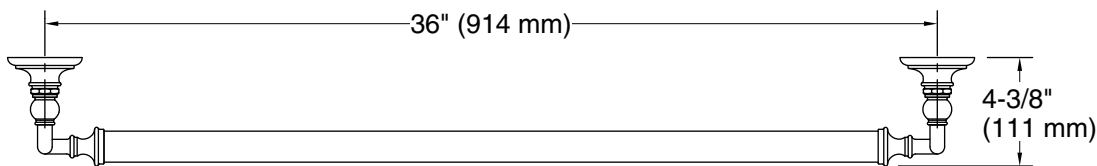

### Features

- 36" (914 mm) bar.
- Provides minimum 300 lb load capacity.
- Coordinates with traditional-style KOHLER® faucets and showering components.

### Technical Information

All product dimensions are nominal.

Installation Type: Wall-mount

Material: Zinc, Stainless Steel