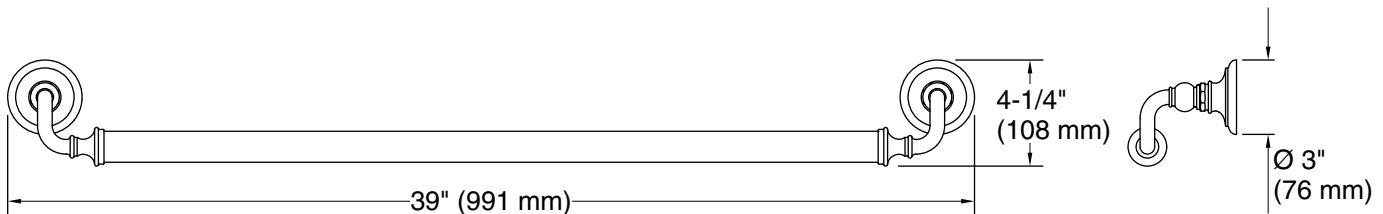

### Features

- 36" (914 mm) bar.
- Provides minimum 300 lb load capacity.
- Coordinates with traditional-style KOHLER® faucets and showering components.

### Technical Information

All product dimensions are nominal.

Installation Type: Wall-mount

Material: Zinc, Stainless Steel