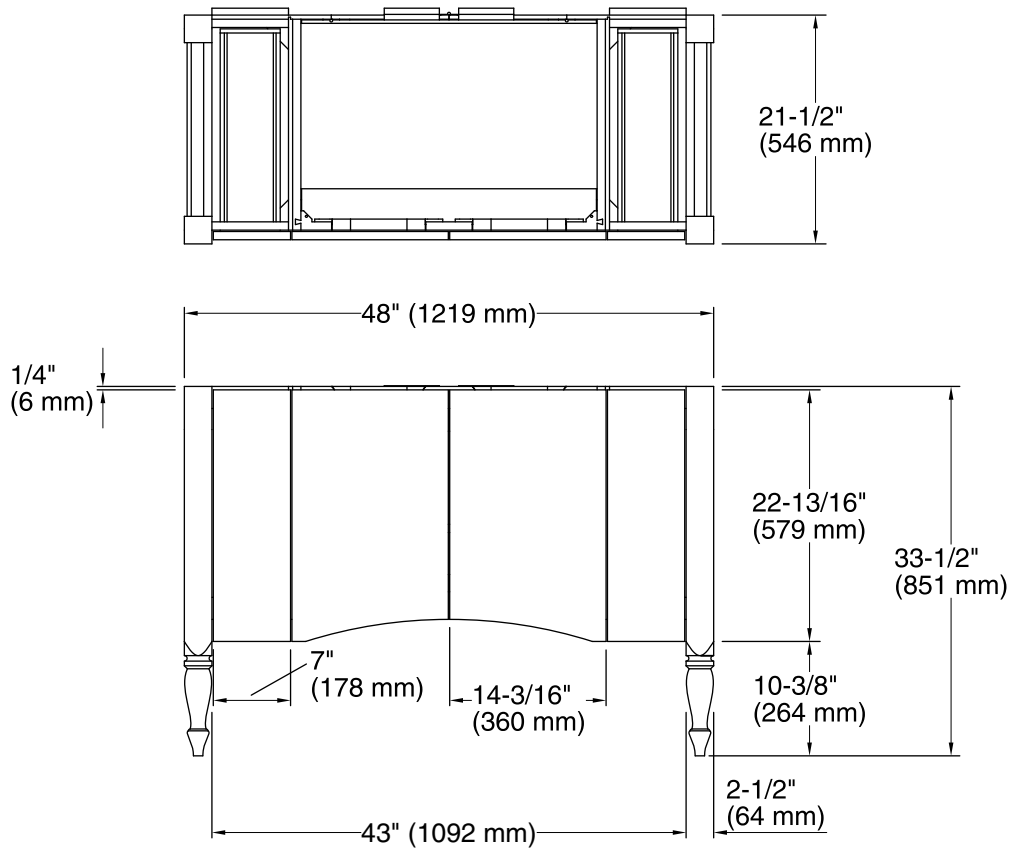

Color	Code	Description
-------	------	-------------

■	F40	Cinder
---	-----	--------

Technical Information

All product dimensions are nominal.

Notes

Install this product according to the installation guide.