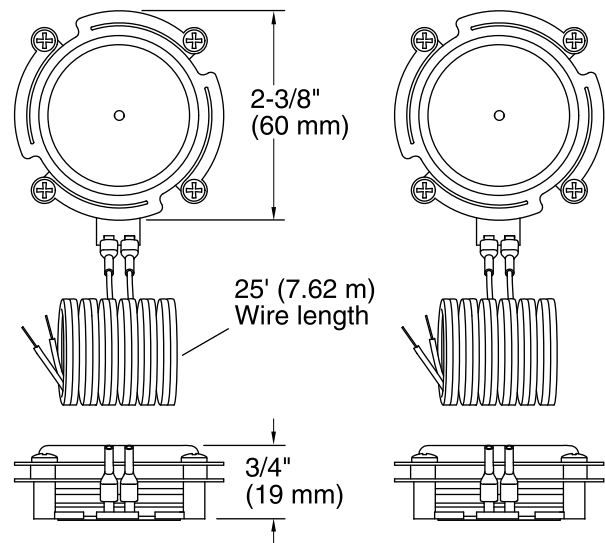

Speakers - Includes 2

Required Electrical Service

One circuit required, protected with Class A Ground-Fault Circuit-Interrupter (GFCI). Outside North America, this device may be known as a Residual Current Device (RCD).

120 V, 15 A, 60 Hz

Technical Information

All product dimensions are nominal.

Material: Aluminum

Bluetooth® range: 33 ft (0.8 m)

Notes

Install this product according to the installation guide.

This product is intended for new bath installations only.

CAUTION: Risk of product damage. Do not install near heat sources (such as radiators or heat registers) or in any location where the temperature may exceed 104°F (40°C).

This product is not water-resistant. Do not install in a location where excessive moisture, high humidity levels, or condensation are present.

Provide a minimum of 6" (152 mm) of space around the amplifier for proper air flow.

Provide unrestricted service access to the amplifier.

Locate the amplifier within close proximity to a 15 A 120 V electrical outlet. A GFCI outlet may be required in certain applications.