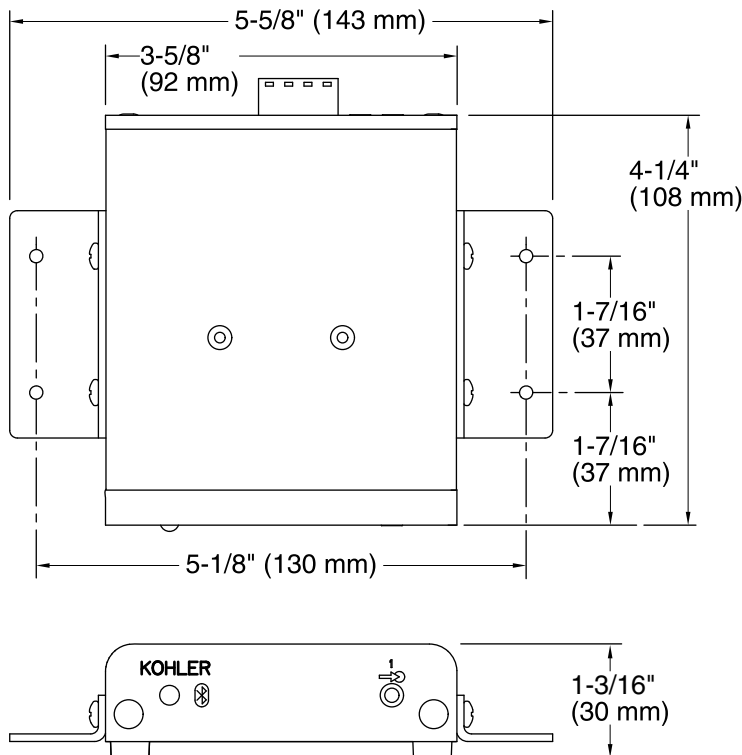

Amplifier Module