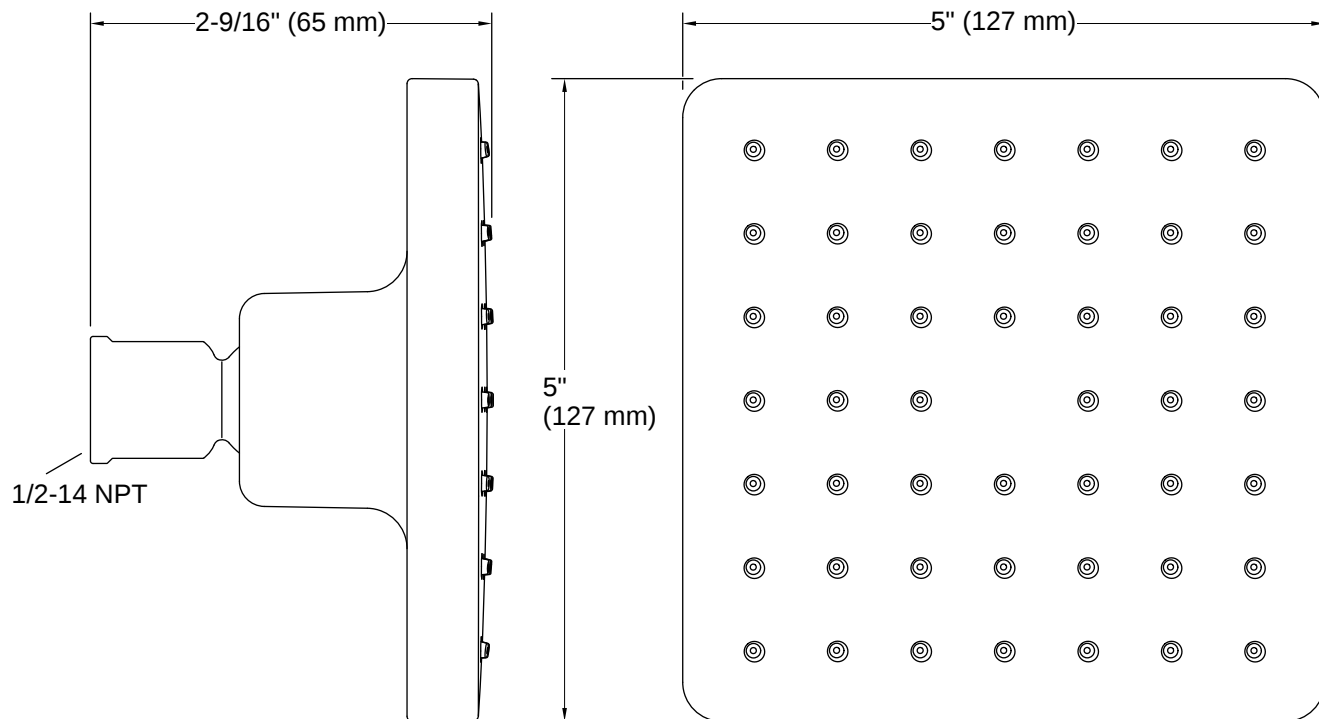

Installation

- 1/2" -14 NPT connection
- Wall-mount

Installation Notes

Install this product according to the installation instructions.