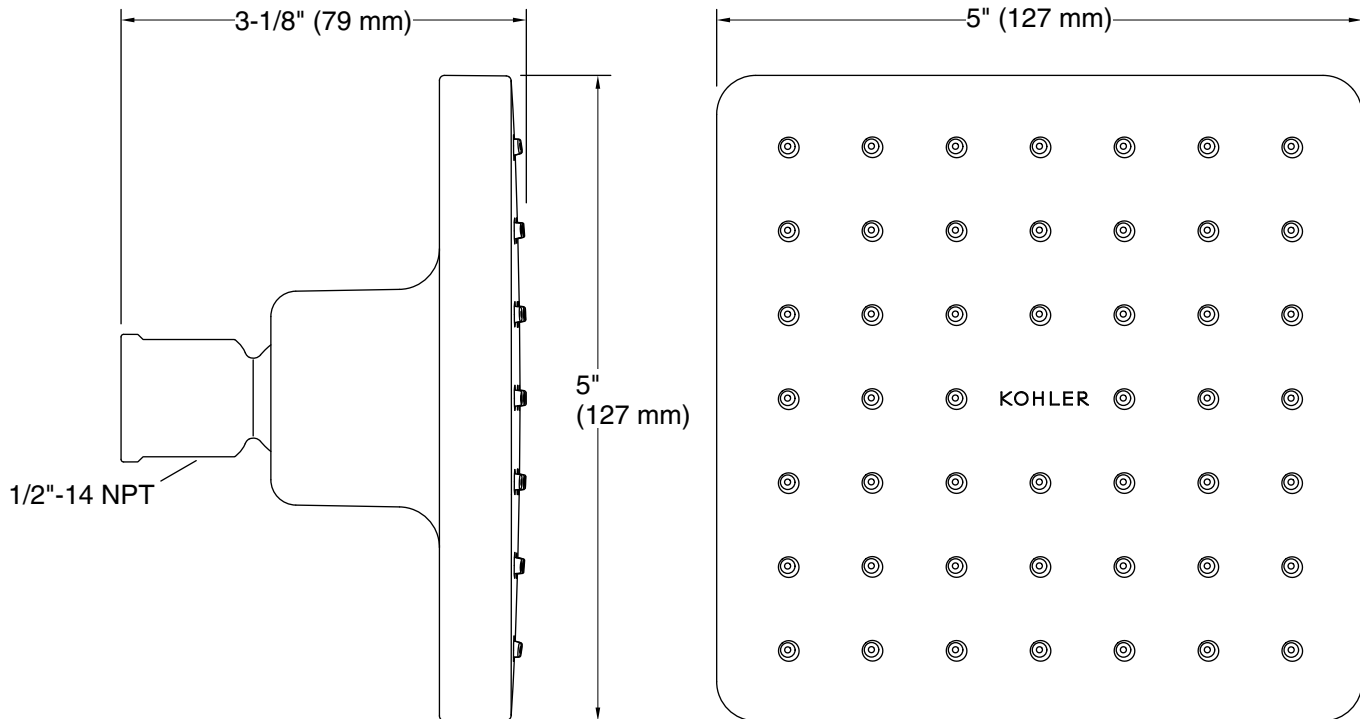

Technical Information

All product dimensions are nominal.

Drain included: No

Showerhead/Body Spray:

Rated maximum flow: 1.75 gal/min (6.6 l/min)

Pressure: 45 psi (3.1 bar)

Notes

Install this product according to the installation instructions.