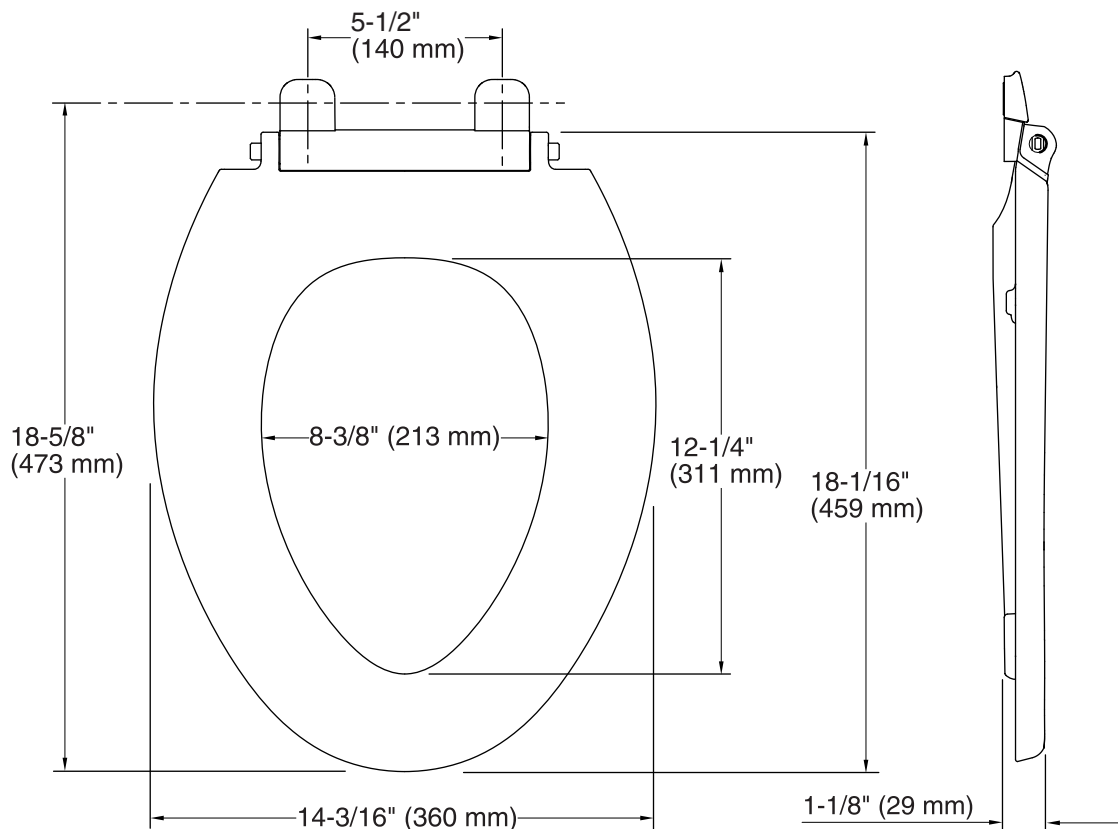

Rutledge® Nightlight Quiet-Close™

Elongated Toilet Seat

K-24764

Features

- Light intensity designed to provide enough light to see the toilet without disrupting nighttime vision.
- Choose between two brightness levels: a soft glow or a brighter illumination.
- Dual LED lighting offers guiding light when lid is down and task light when lid is lifted.
- Illumination cycle with automatic 7-hour nightlight.
- Battery-operated - no electrical cords required.
- Up to 6 months of battery life (uses 4 AA batteries, not included).
- Quiet-Close™ lid closes slowly and quietly without slamming.
- Grip-Tight bumpers hold seat firmly in place.
- Quick-Release™ hinges allow seat to be unlatched from toilet for easy removal and convenient cleaning; no tools required.
- Quick-Attach® hardware for fast and secure installation.
- Color-matched plastic hinges.

Color	Code	Description
-------	------	-------------

	0	White
	96	Biscuit
	47	Almond

Technical Information

All product dimensions are nominal.

Seat shape type: Elongated

Seat front type: Closed-front

Seat-mounting holes: 5-1/2" (140 mm)