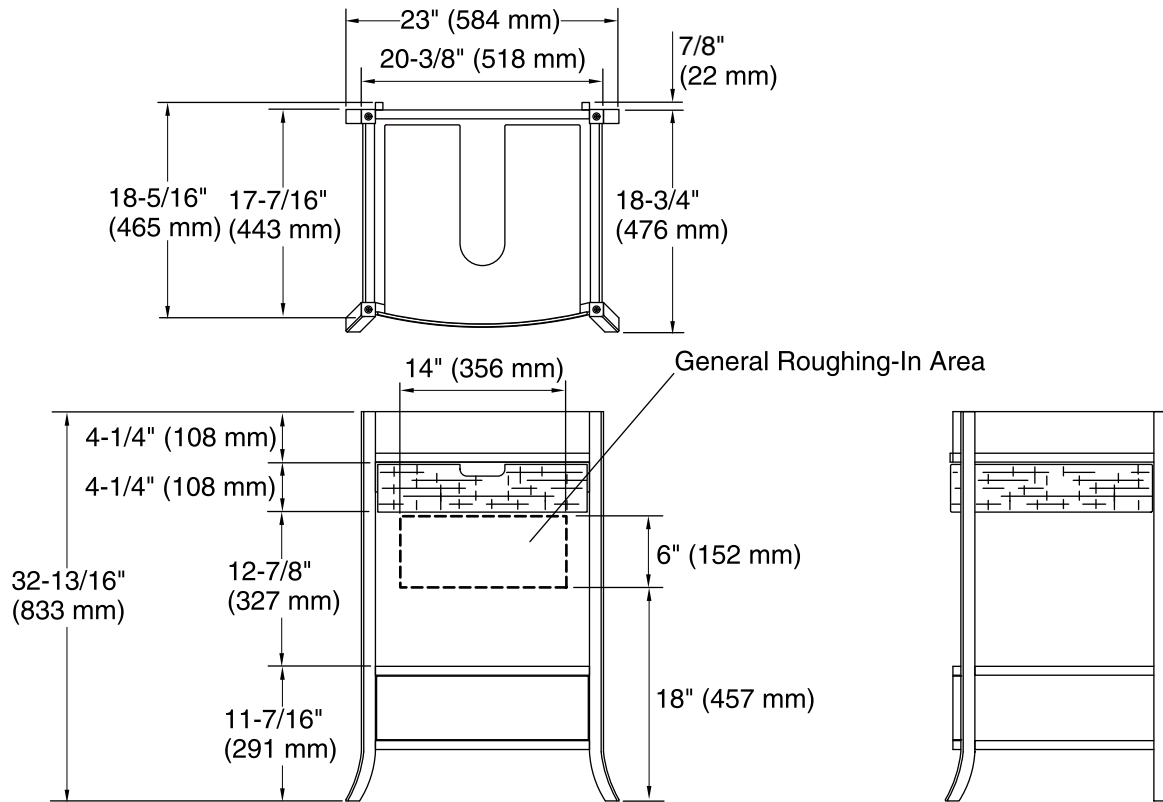

| | | |
|--|----|--------------|
|  | F2 | Black Forest |
|--|----|--------------|

Technical Information

All product dimensions are nominal.

Vanity type: Petite

Notes

Install this product according to the installation guide.