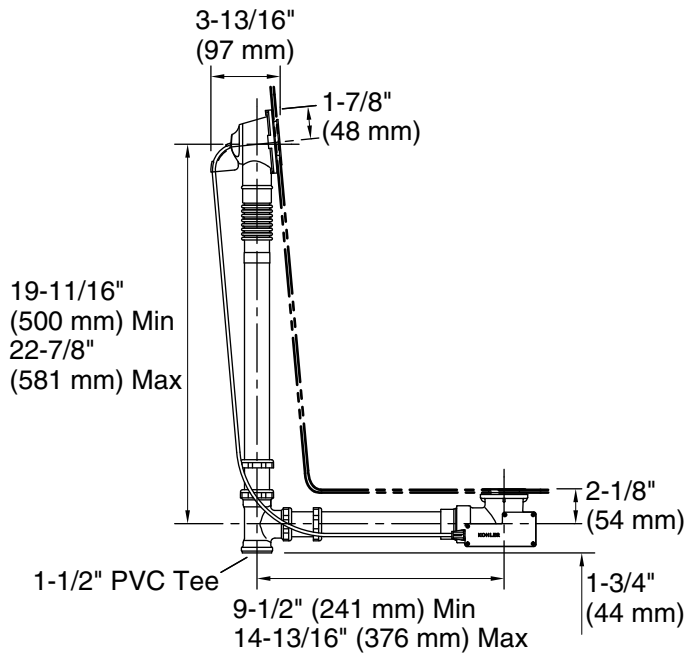

Features

- For use with Tea-for-Two® baths and whirlpools.
- 33" (838 mm) length external cable.
- No internal linkages to minimize the potential for clogging.
- Designed specifically for use with Tea-for-Two bath drain trim (sold separately).

Installation

- Above- or through-floor installation.

Codes/Standards

ASME A112.18.2/CSA B125.2

KOHLER® One-Year Limited Warranty

See website for detailed warranty information.

Through-the-Floor

Above-the-Floor

Technical Information

All product dimensions are nominal.

Drain included: Yes

Notes

Install this product according to the installation instructions.