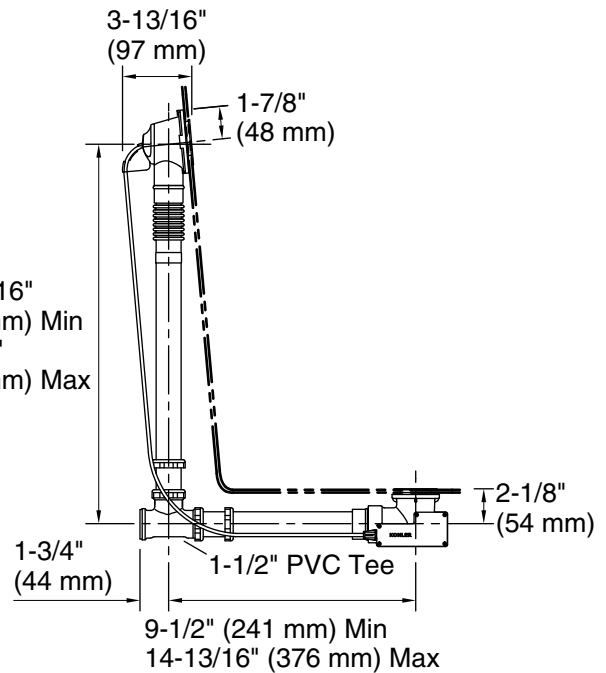

Features

- For use with Tea-for-Two® baths and whirlpools.
- 33" (838 mm) length external cable.
- No internal linkages to minimize the potential for clogging.
- Designed specifically for use with Tea-for-Two bath drain trim (sold separately).

Installation

- Above- or through-floor installation.

Codes/Standards

ASME A112.18.2/CSA B125.2

KOHLER® One-Year Limited Warranty

See website for detailed warranty information.

Through-the-Floor

Above-the-Floor

Technical Information

All product dimensions are nominal.

Drain included: Yes

Notes

Install this product according to the installation instructions.